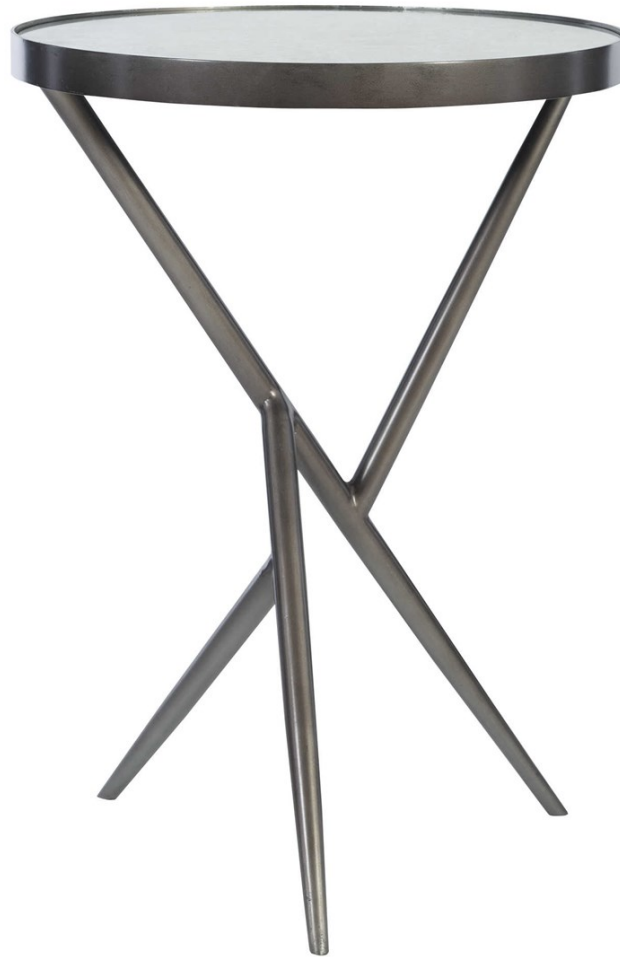

## ABSALOM ACCENT TABLE

ITEM #25374

This unique accent table features a fun angular steel base finished in gunmetal, complete with an antique mirror top.

<b>Designer:</b>	0
<b>Dimensions:</b>	18 W X 25 H X 18 D (in)
<b>Weight:</b>	21
<b>Ship Via:</b>	Small Parcel
<b>UPC Number:</b>	792977253748
<b>Assembly Instructions:</b>	<a href="#">Click Here</a>