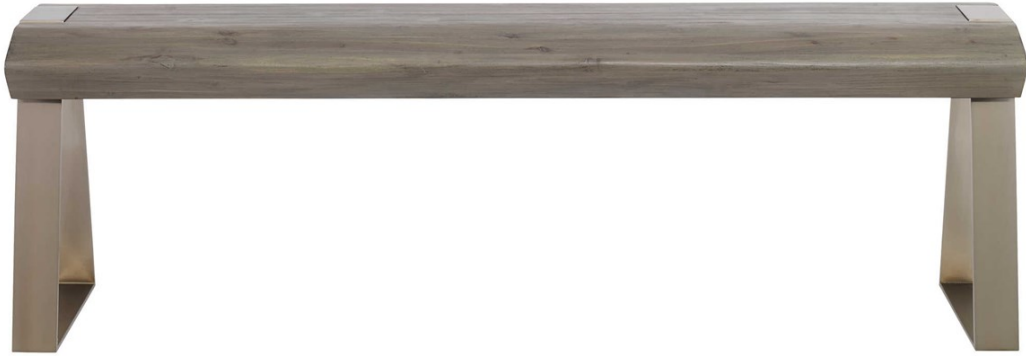

UTTERMOST

ACAI BENCH

ITEM #25118

Contemporary in style, this bench features a solid acacia wood seat naturally finished with a light gray wash supported by steel legs finished in a brushed pewter plating. Solid wood will continue to move with temperature and humidity changes, which can result in cracks and uneven surfaces, adding to its authenticity and character.

Designer:	0
Dimensions:	60 W X 16 H X 19 D (in)
Weight:	74
Ship Via:	Small Parcel
UPC Number:	792977251188
Assembly Instructions:	Click Here