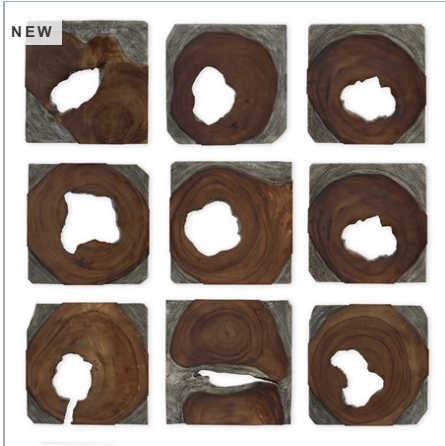

UTTERMOST

ADLAI WOOD WALL ART, S/6

ITEM #04207

This set of six wood wall art features solid character rich suar wood finished in a rich coffee brown. Because each is individually handcrafted, natural variation will occur from piece to piece.

Designer:	0
Dimensions:	12 W X 12 H X 2 D (in)
Weight:	21
Ship Via:	Small Parcel
UPC Number:	792977776667

Complementary Items

JUNGLE WOOD WALL ART, S/S

04349 | 16W X 2H X 16D (IN)