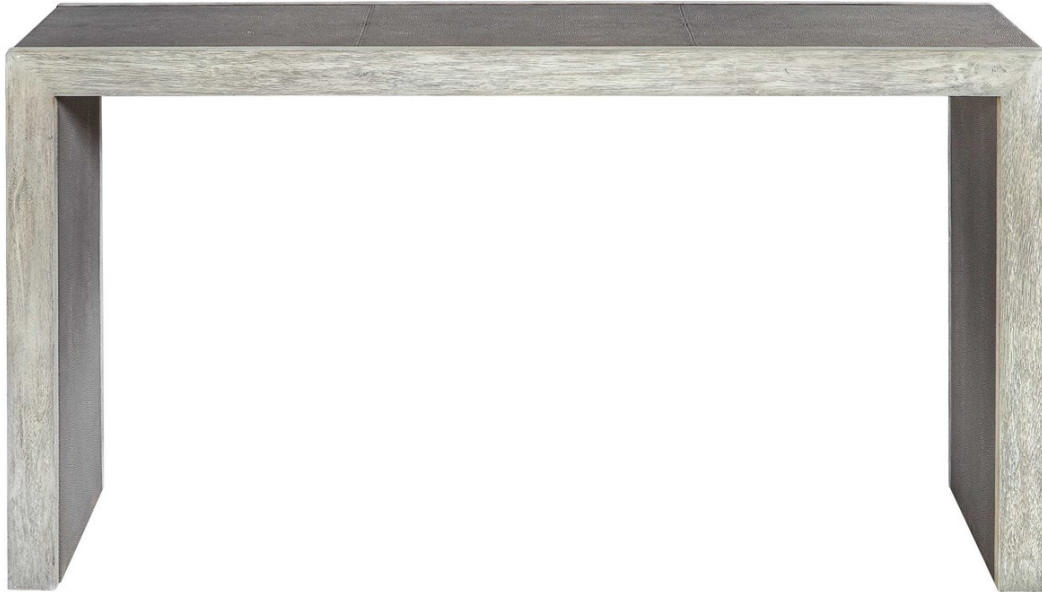

UTTERMOST

AERINA CONSOLE TABLE

ITEM #25483

With modern elements, this transitional console features stitched panels of light gray faux shagreen, paired with a contrasting wood finish in a aged white with gray distressed details.

Designer:	0
Dimensions:	60 W X 33 H X 15 D (in)
Weight:	80
Ship Via:	Motor Freight
UPC Number:	792977254837

Complementary Items

AERINA COFFEE TABLE

25213 | 48 W X 17 H X 28 D (IN)

AERINA END TABLE

25214 | 20 W X 24 H X 20 D (IN)