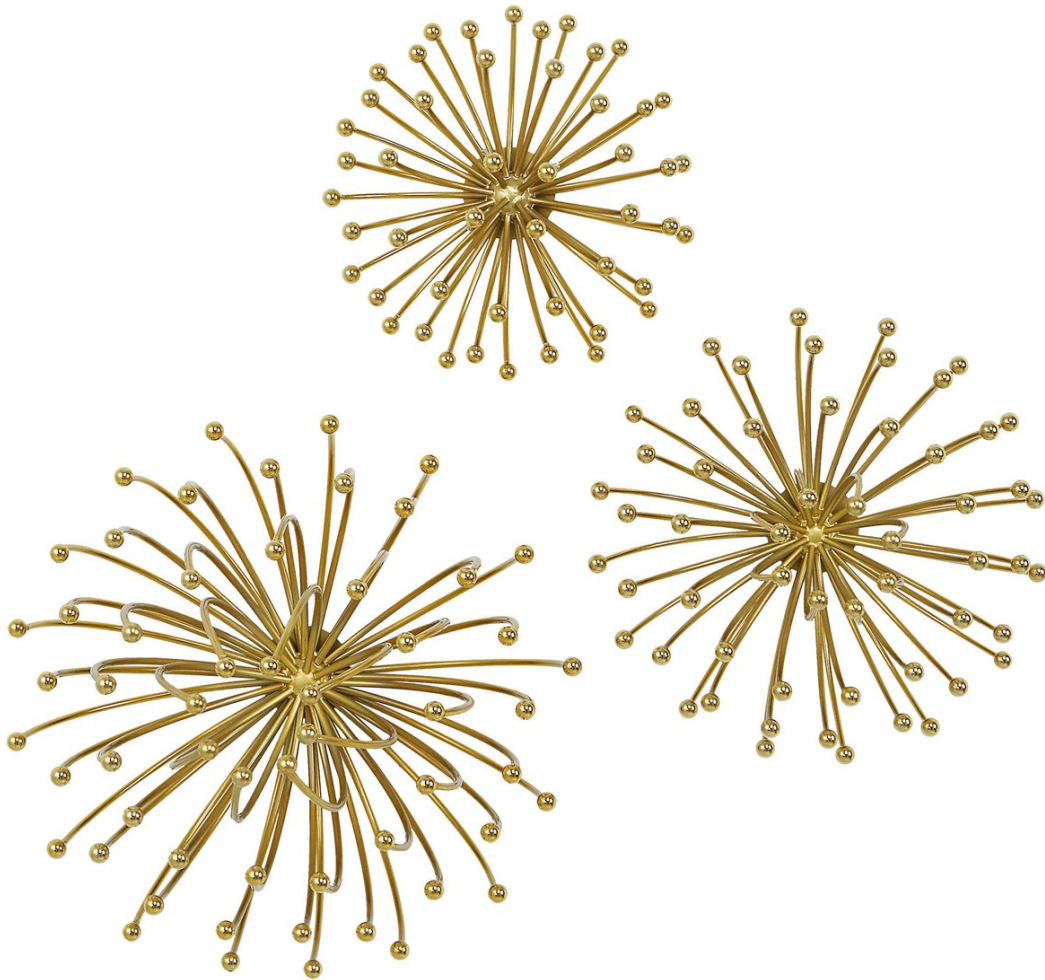

UTTERMOST

New

AGA METAL WALL DECOR, S/3

ITEM #04337

Displaying an elevated contemporary feel, these metal objects create a floral motif and are finished in an elegant plated gold. Sizes: Sm-8x5x8, Med-9x6x9, Lg-11x7x11

Designer:	0
Dimensions:	11 W X 7 H X 11 D (in)
Weight:	9
Ship Via:	Small Parcel
UPC Number:	792977043370