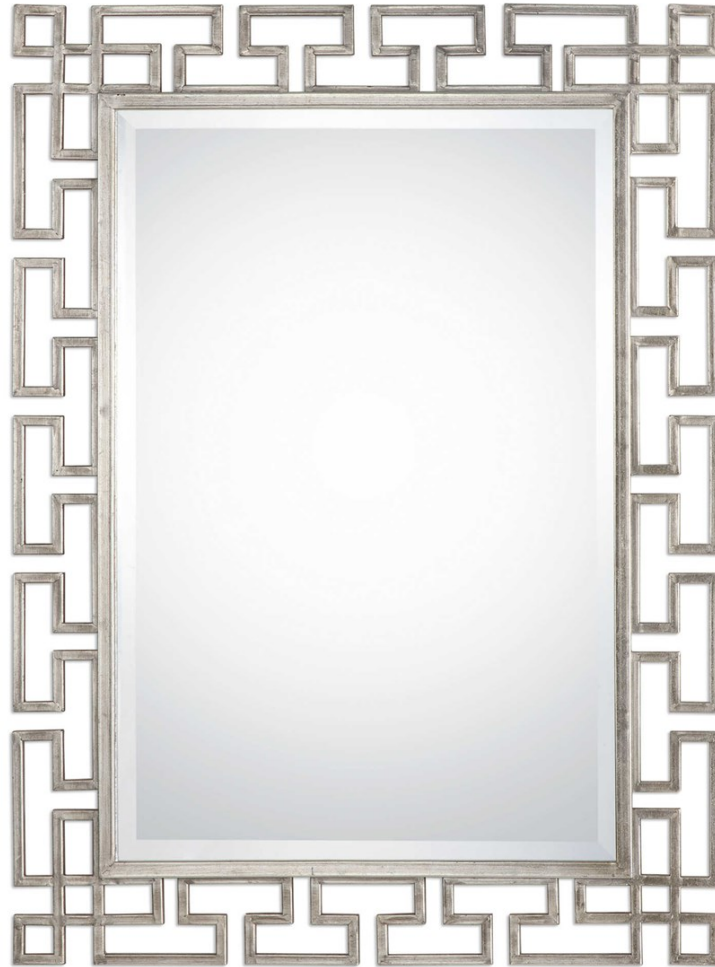

UTTERMOST

AGATA MIRROR

ITEM #09089

Charming, artistically shaped, hand forged metal frame with a lightly antiqued silver leaf finish will add appeal to any wall. Mirror has a generous 1 1/4" bevel and may be hung horizontal or vertical.

Designer:	0
Dimensions:	33 W X 45 H X 1 D (in)
Weight:	43
Ship Via:	Oversize
UPC Number:	792977090893