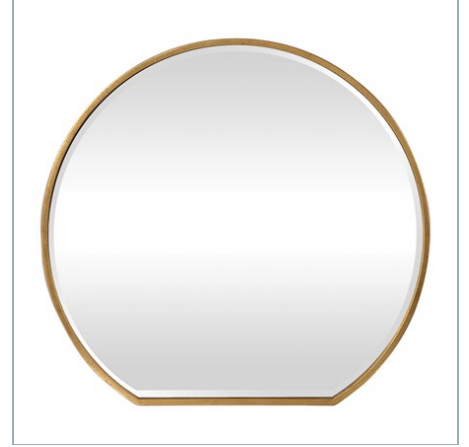

UTTERMOST

ALAYNA CONSOLE TABLE, GOLD

ITEM #24640

Gracefully arched hand forged iron finished in heavily antiqued gold leaf. Top is clear beveled tempered glass.

Designer:	0
Dimensions:	48 W X 33 H X 10 D (in)
Weight:	31
Ship Via:	Small Parcel
UPC Number:	792977246405
Assembly Instructions:	Click Here

Complementary Items

ALAYNA END TABLE, GOLD

24641 | 22 W X 24 H X 14 D (IN)

ALAYNA COFFEE TABLE

24639 | 48 W X 20 H X 24 D (IN)

CABELL MIRROR

09446 | 42 W X 39 H X 2 D (IN)