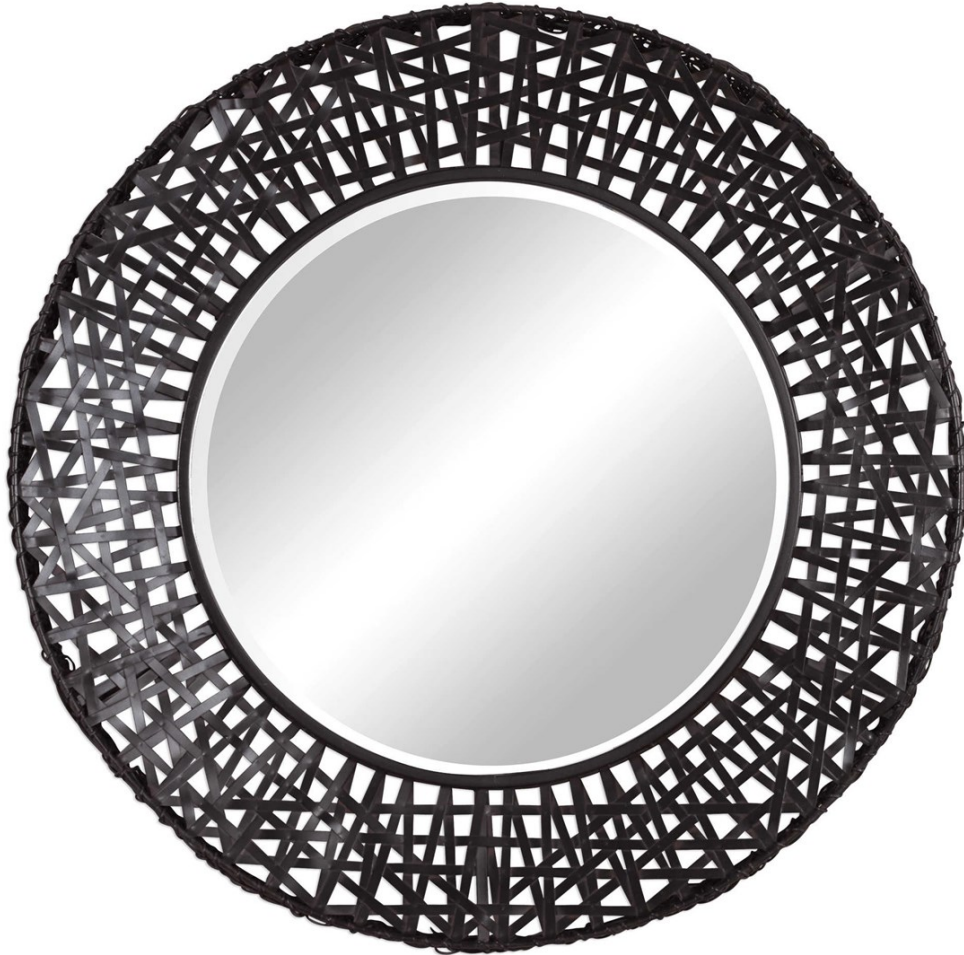

UTTERMOST

ALITA ROUND MIRROR, RUST BLACK

ITEM #11587 B

Mirror features a metal frame with black woven metal details. Mirror has a generous 1 1/4" bevel.

Designer:	0
Dimensions:	37 W X 37 H X 4 D (in)
Weight:	26
Ship Via:	Oversize
UPC Number:	792977115879

Complementary Items

ALITA, 3 LT PENDANT

21104 | 14 H X 22 DIA. (IN)

ALITA, 1 LT MINI PENDANT

21835 | 8 H X 8 DIA. (IN)

ALITA CHAMPAGNE, 1 LT MINI PENDANT

21839 | 7 H X 8 DIA. (IN)

ALITA ROUND MIRROR, CHAMPAGNE

11603 B | 32 W X 32 H X 3 D (IN)

ALITA RUST BLACK TABLE LAMP

28213 | 29H, SHADE 10H X 17 DIA. (IN)