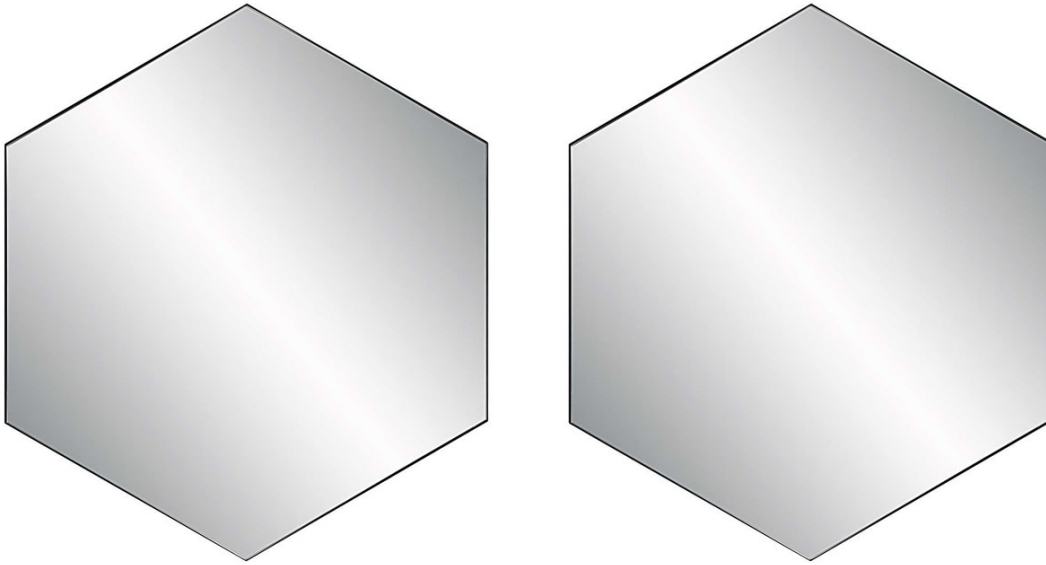

UTTERMOST

AMAYA HEXAGON, S/2

ITEM #09762

This set of two hexagon mirrors are encased in thick iron bands finished in a soft matte black. Each mirror has a 1" bevel and may be hung horizontal or vertical.

Designer:	0
Dimensions:	23 W X 20 H X 2 D (in)
Weight:	22
Ship Via:	Small Parcel
UPC Number:	792977097625

Complementary Items

CERELIA ROUND MIRROR, BLACK

09763 | 34 W X 34 H X 3 D (IN)