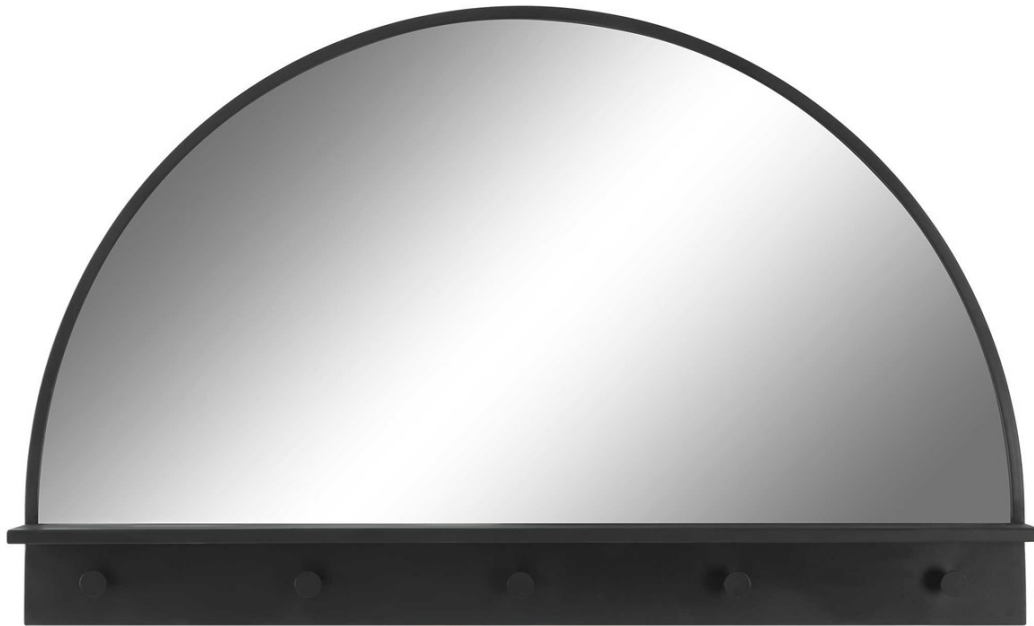

UTTERMOST

New

AMBRY ARCH ENTRYWAY MIRROR

ITEM #09866

The perfect entryway accent, this mirror features a heavy curved iron frame finished in satin black with a slim iron shelf and round hooks for outerwear and other daily essentials.

Designer:	0
Dimensions:	45 W X 28 H X 5 D (in)
Weight:	33
Ship Via:	Oversize
UPC Number:	792977098660