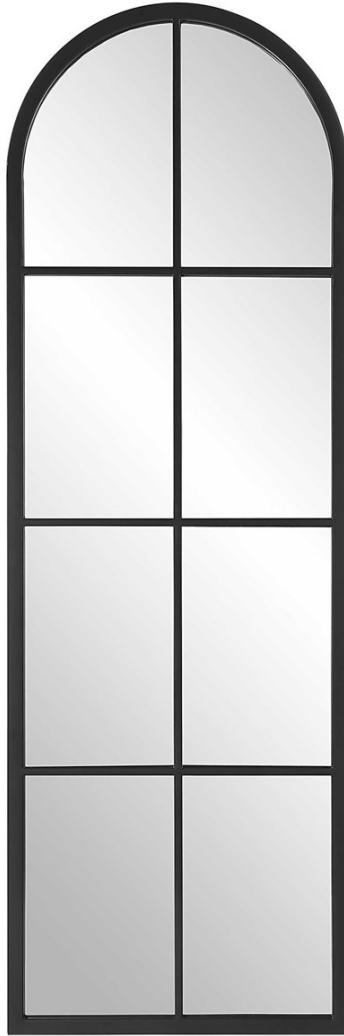

UTTERMOST

AMIEL ARCH MIRROR, BLACK

ITEM #09772

This timeless arch showcases a solid iron frame finished in a stylish satin black.

Designer:	0
Dimensions:	17 W X 50 H X 1 D (in)
Weight:	34
Ship Via:	Small Parcel
UPC Number:	792977097724

Complementary Items

AMIEL ARCH MIRROR, BRONZE

13463 P | 17 W X 50 H X 1 D (IN)