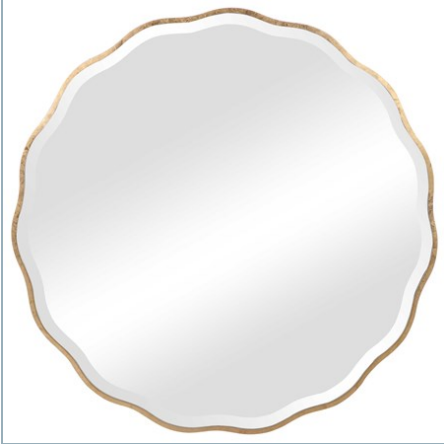

UTTERMOST

New

ANETA MIRROR, GOLD

ITEM #09827

Showcasing a feminine scalloped edge, this shaped wood mirror adds whimsical flair to any design. The mirror is finished in aged gold and has a 1" bevel.

Designer:	0
Dimensions:	24 W X 36 H X 1 D (in)
Weight:	27
Ship Via:	Small Parcel
UPC Number:	792977098271

Complementary Items

ANETA ROUND MIRROR, GOLD

09611 | 42 W X 42 H X 1 D (IN)

ANETA ROUND MIRROR, BLACK

09693 | 42 W X 42 H X 1 D (IN)