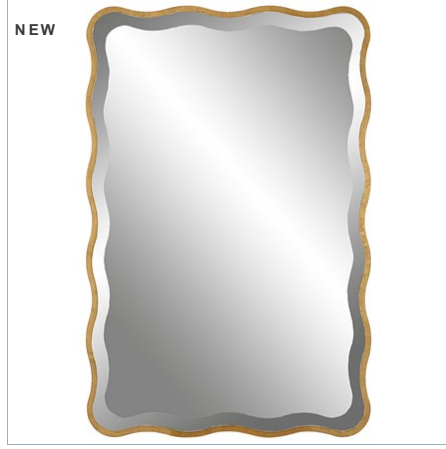

UTTERMOST

ANETA ROUND MIRROR, BLACK

ITEM #09693

Showcasing a feminine scalloped edge, this shaped wood mirror adds whimsical flair to any design. The mirror is finished in satin black and has a 1/4" bevel.

Designer:	0
Dimensions:	42 W X 42 H X 1 D (in)
Weight:	44
Ship Via:	Motor Freight
UPC Number:	792977096932

Complementary Items

ANETA ROUND MIRROR, GOLD

09611 | 42 W X 42 H X 1 D (IN)

ANETA MIRROR, GOLD

09827 | 24 W X 36 H X 1 D (IN)