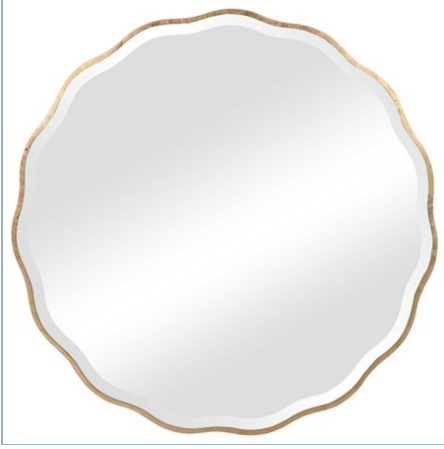

UTTERMOST

ANETA ROUND MIRROR, BLACK

ITEM #09693

Showcasing a feminine scalloped edge, this shaped wood mirror adds whimsical flair to any design. The mirror is finished in satin black and has a 1/4" bevel.

Designer:	0
Dimensions:	42 W X 42 H X 1 D (in)
Weight:	44
Ship Via:	Motor Freight
UPC Number:	792977096932

Complementary Items

ANETA ROUND MIRROR, GOLD

09611 | 42 W X 42 H X 1 D (IN)

ANETA MIRROR, GOLD

09827 | 24 W X 36 H X 1 D (IN)