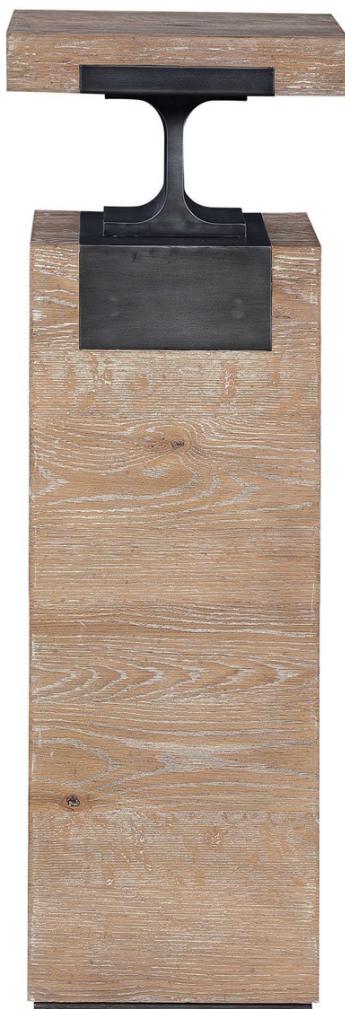

REVELATION

ANVIL PEDESTAL

ITEM #R25093

Casual style meets rustic sophistication in the witty Anvil Pedestal. Made of steel and brushed American white oak veneer over hardwood, the pedestal was inspired by modern cantilevered architecture, historic anvils, and "I beams". Sized to fit beautifully in an entry hall or living room corner, making it a perfect focal point in any space.

Designer:	0
Dimensions:	14 W X 42 H X 14 D (in)
Weight:	117
Ship Via:	Motor Freight
UPC Number:	792977981115

Complementary Items

ANVIL CONSOLE TABLE

R25396 | 60 W X 36 H X 12 D (IN)