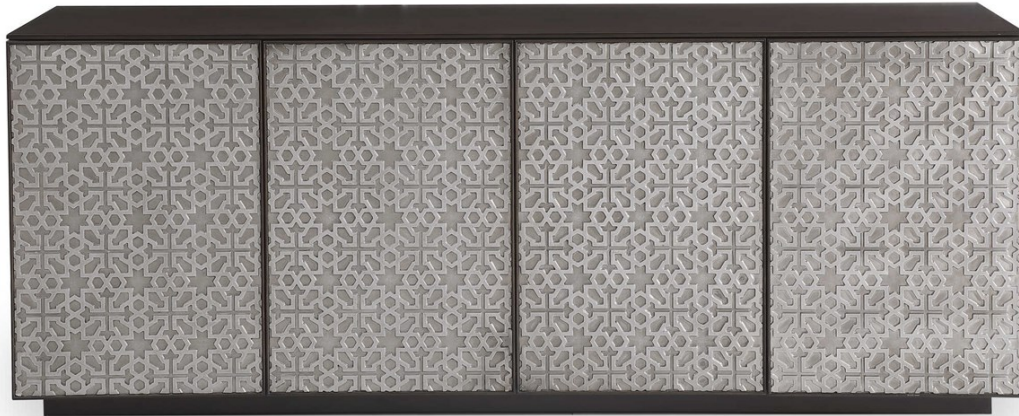

REVELATION

ARABESQUE 4 DOOR CABINET

ITEM #R25089

A sleek case in walnut finished oak veneer floats on a plinth base, encasing four metal doors with a raised arabesque design sheathed in silver metal. Each pair of doors open to reveal a fully finished interior with one adjustable shelf and access for component wiring.

Designer:	0
Dimensions:	78 W X 30 H X 18 D (in)
Weight:	203
Ship Via:	Motor Freight
UPC Number:	792977981160