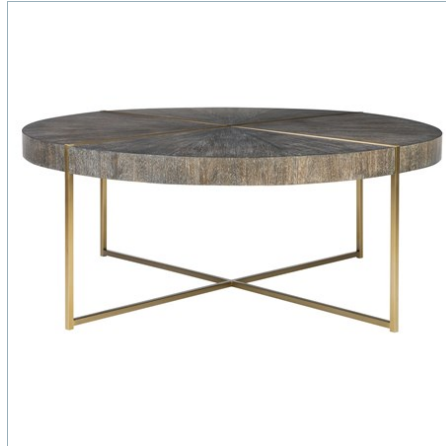

UTTERMOST

ARMISTEAD 2 DRAWER CHEST

ITEM #25376

Showcasing understated style, this two drawer chest is layered in a dark walnut finished oak veneer accented with herringbone drawer fronts. Rests on a steel base in plated brushed brass with coordinating drawer pulls.

Designer:	0
Dimensions:	33 W X 29 H X 18 D (in)
Weight:	85
Ship Via:	Motor Freight
UPC Number:	792977253762

Complementary Items

TAJA ACCENT TABLE

25371 | 20 W X 24 H X 20 D (IN)

TAJA COFFEE TABLE

25378 | 42 W X 17 H X 42 D (IN)

CARDEU CONSOLE TABLE

25377 | 54 W X 32 H X 16 D (IN)

TAJA OVAL DESK

25198 | 48 W X 30 H X 28 D (IN)

TAJA WRITING DESK

25201 | 48 W X 30 H X 22 D (IN)