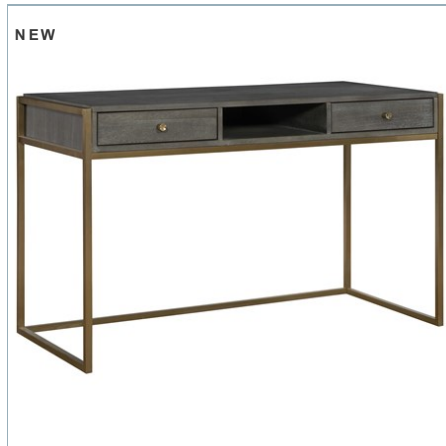

UTTERMOST

ARMISTEAD 2 DRAWER CHEST

ITEM #25376

Showcasing understated style, this two drawer chest is layered in a dark walnut finished oak veneer accented with herringbone drawer fronts. Rests on a steel base in plated brushed brass with coordinating drawer pulls.

Designer:	0
Dimensions:	33 W X 29 H X 18 D (in)
Weight:	85
Ship Via:	Motor Freight
UPC Number:	792977253762

Complementary Items

TAJA ACCENT TABLE

25371 | 20 W X 24 H X 20 D (IN)

TAJA COFFEE TABLE

25378 | 42 W X 17 H X 42 D (IN)

CARDEU CONSOLE TABLE

25377 | 54 W X 32 H X 16 D (IN)

TAJA OVAL DESK

25198 | 48 W X 30 H X 28 D (IN)

TAJA WRITING DESK

25201 | 48 W X 30 H X 22 D (IN)