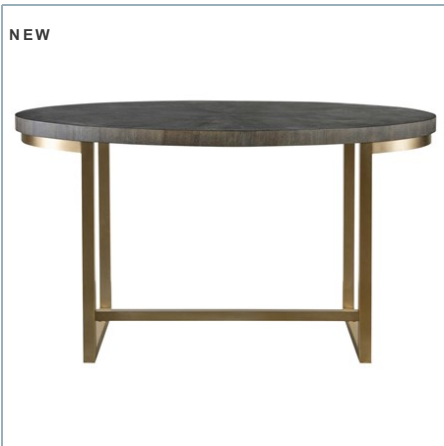

UTTERMOST

ARMISTEAD 2 DRAWER CHEST

ITEM #25376

Showcasing understated style, this two drawer chest is layered in a dark walnut finished oak veneer accented with herringbone drawer fronts. Rests on a steel base in plated brushed brass with coordinating drawer pulls.

Designer:	0
Dimensions:	33 W X 29 H X 18 D (in)
Weight:	85
Ship Via:	Motor Freight
UPC Number:	792977253762

Complementary Items

TAJA ACCENT TABLE

25371 | 20 W X 24 H X 20 D (IN)

TAJA COFFEE TABLE

25378 | 42 W X 17 H X 42 D (IN)

CARDEU CONSOLE TABLE

25377 | 54 W X 32 H X 16 D (IN)

TAJA OVAL DESK

25198 | 48 W X 30 H X 28 D (IN)

TAJA WRITING DESK

25201 | 48 W X 30 H X 22 D (IN)