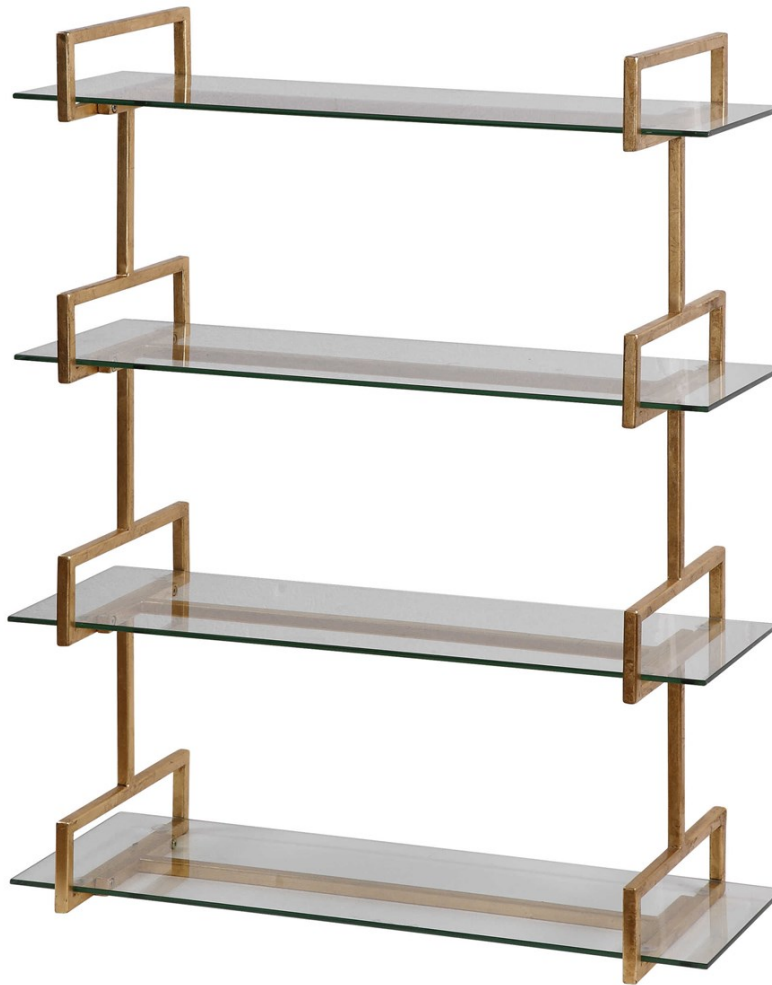

UTTERMOST

AULEY WALL SHELF

ITEM #04038

Add elegance as well as functionality to your room with this iron wall shelf featuring an antiqued, gold leaf finish. Durable, 1/4" thick floating tempered glass shelves.

| | |
|-------------------------------|----------------------------|
| Designer: | 0 |
| Dimensions: | 32 W X 40 H X 12 D (in) |
| Weight: | 56 |
| Ship Via: | Small Parcel |
| UPC Number: | 792977040386 |
| Assembly Instructions: | Click Here |