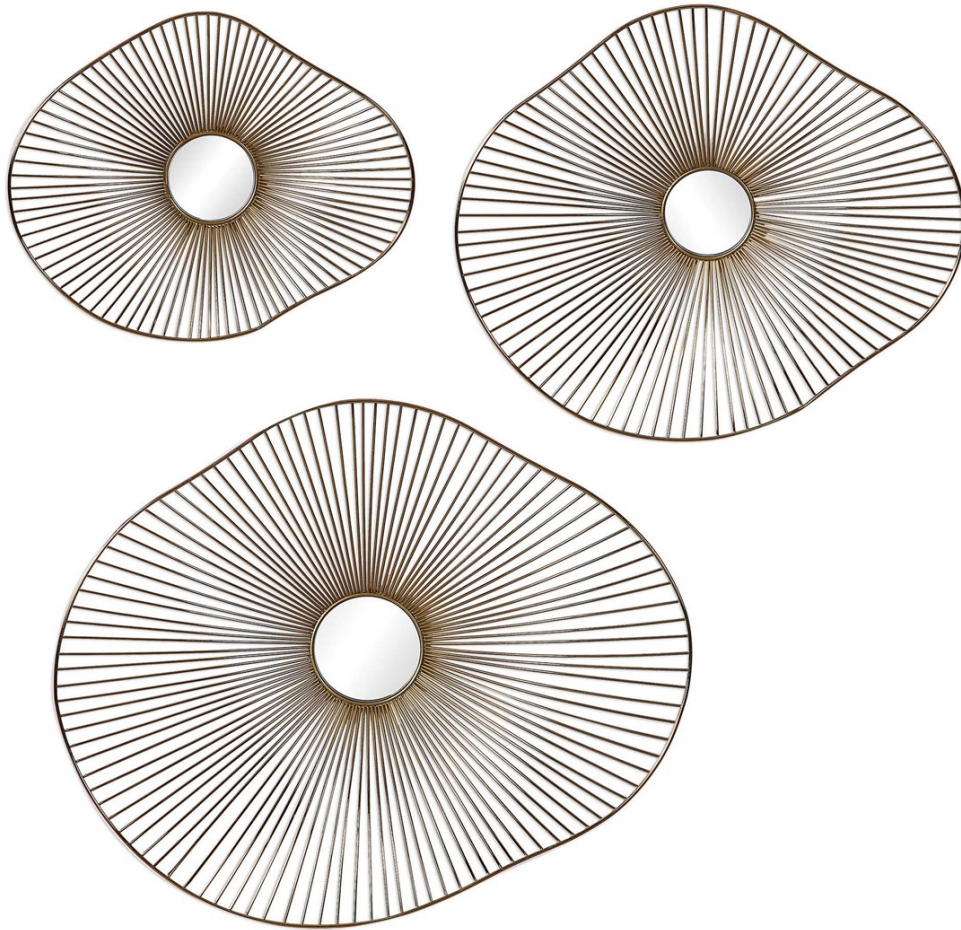

UTTERMOST

AVARIE METAL WALL ART, S/3

ITEM #04182

This contemporary set of three metal wall art features 3-dimensional organically curved shapes with radiating metal spokes, finished in a plated gold with mirrored center accents. Sizes: Sm-16x13x2, Med-20x18x3, Lg-25x21x3

Designer:	0
Dimensions:	25 W X 21 H X 3 D (in)
Weight:	13
Ship Via:	Small Parcel
UPC Number:	792977041826