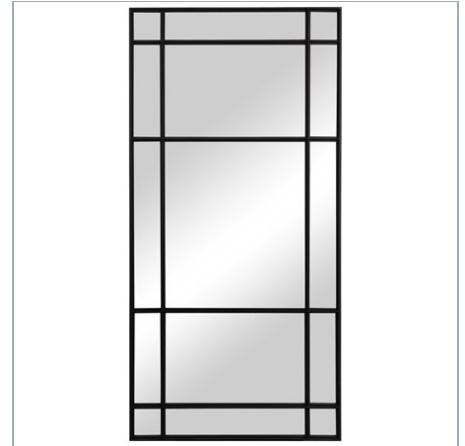

## AVIDAN MIRROR

ITEM #13332 P

This mirror features a narrow metal frame finished in heavily antiqued rustic bronze with antiqued style mirrors. May be hung horizontal or vertical.

<b>Designer:</b>	0
<b>Dimensions:</b>	29 W X 79 H X 1 D (in)
<b>Weight:</b>	61
<b>Ship Via:</b>	Motor Freight
<b>UPC Number:</b>	792977133323

## Complementary Items

**AMIEL ARCH MIRROR, BRONZE**

13463 P | 17 W X 50 H X 1 D (IN)

**AMIEL LARGE ARCH MIRROR, BRONZE**

13464 P | 42 W X 82 H X 2 D (IN)

**SPURGEON MIRROR**

09598 | 40 W X 80 H X 2 D (IN)