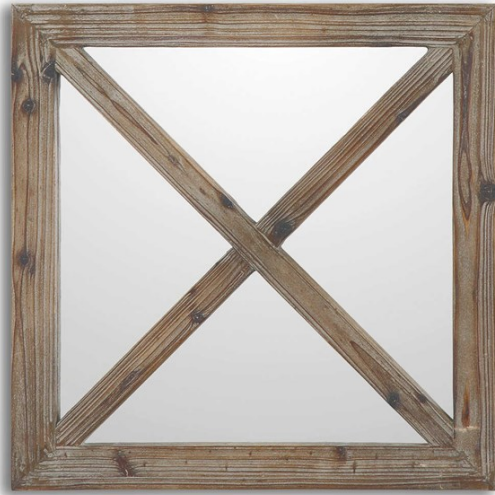

UTTERMOST

BACI E ABBRACCI SQUARE MIRRORS, S/2

ITEM #07067

Frames are made of solid wood construction accented with a light gray wash.

Designer:	0
Dimensions:	18 W X 18 H X 1 D (in)
Weight:	16
Ship Via:	Small Parcel
UPC Number:	792977070673