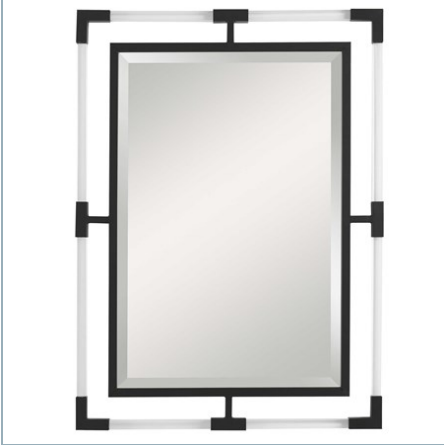

## BALKAN TRAY, BLACK

ITEM #18003

Hand forged iron frame finished in matte black accented with suspended, clear acrylic, solid square bars and a beveled mirror interior.

<b>Designer:</b>	0
<b>Dimensions:</b>	24 W X 5 H X 15 D (in)
<b>Weight:</b>	14
<b>Ship Via:</b>	Small Parcel
<b>UPC Number:</b>	792977180037

## Complementary Items

**BALKAN MIRROR, BLACK**

09713 | 28 W X 38 H X 1 D (IN)

**BALKAN TRAY, GOLD**

18706 | 24 W X 5 H X 15 D (IN)

**BALKAN SMALL MIRROR, GOLD**

09884 | 24 W X 24 H X 2 D (IN)