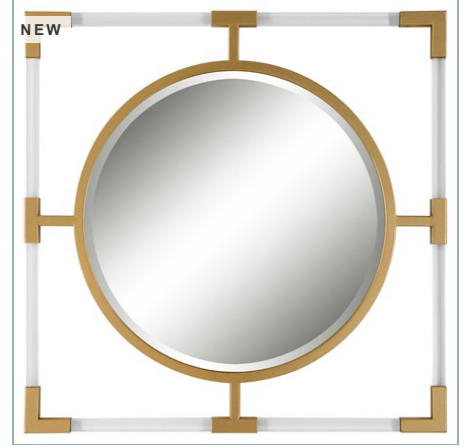

## BALKAN TRAY, BLACK

ITEM #18003

Hand forged iron frame finished in matte black accented with suspended, clear acrylic, solid square bars and a beveled mirror interior.

<b>Designer:</b>	0
<b>Dimensions:</b>	24 W X 5 H X 15 D (in)
<b>Weight:</b>	14
<b>Ship Via:</b>	Small Parcel
<b>UPC Number:</b>	792977180037

## Complementary Items

**BALKAN MIRROR, BLACK**

09713 | 28 W X 38 H X 1 D (IN)

**BALKAN TRAY, GOLD**

18706 | 24 W X 5 H X 15 D (IN)

**BALKAN SMALL MIRROR, GOLD**

09884 | 24 W X 24 H X 2 D (IN)