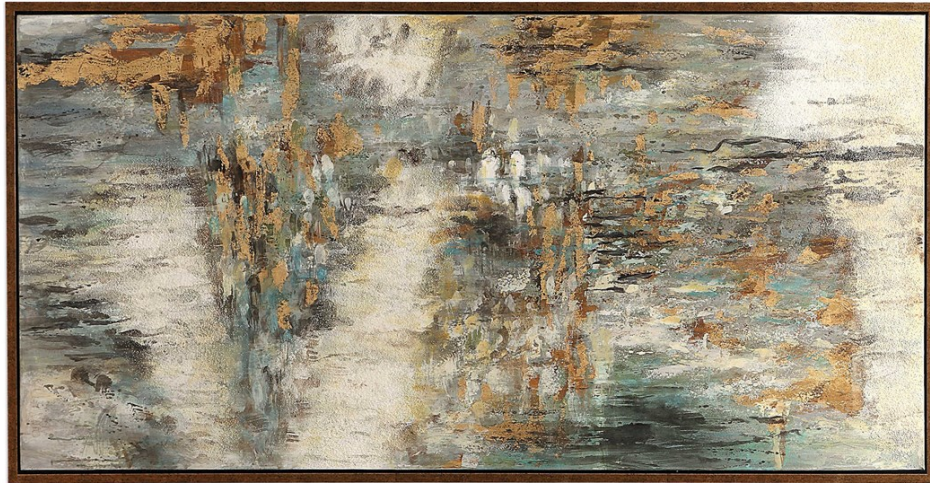

## BEHIND THE FALLS HAND PAINTED CANVAS

ITEM #31414

This refined, transitional abstract on canvas showcases expressive brushstrokes with rich fluidity and texture. Soft green, gray, gold, taupe, off-white, and black shades make up this cool-toned piece. Cream-colored areas on each piece feature a sand textured finish. An antiqued copper bronze gallery frame completes the artwork. Due to the handcrafted nature of this artwork, each piece may have subtle differences. This piece may be hung horizontal or vertical.