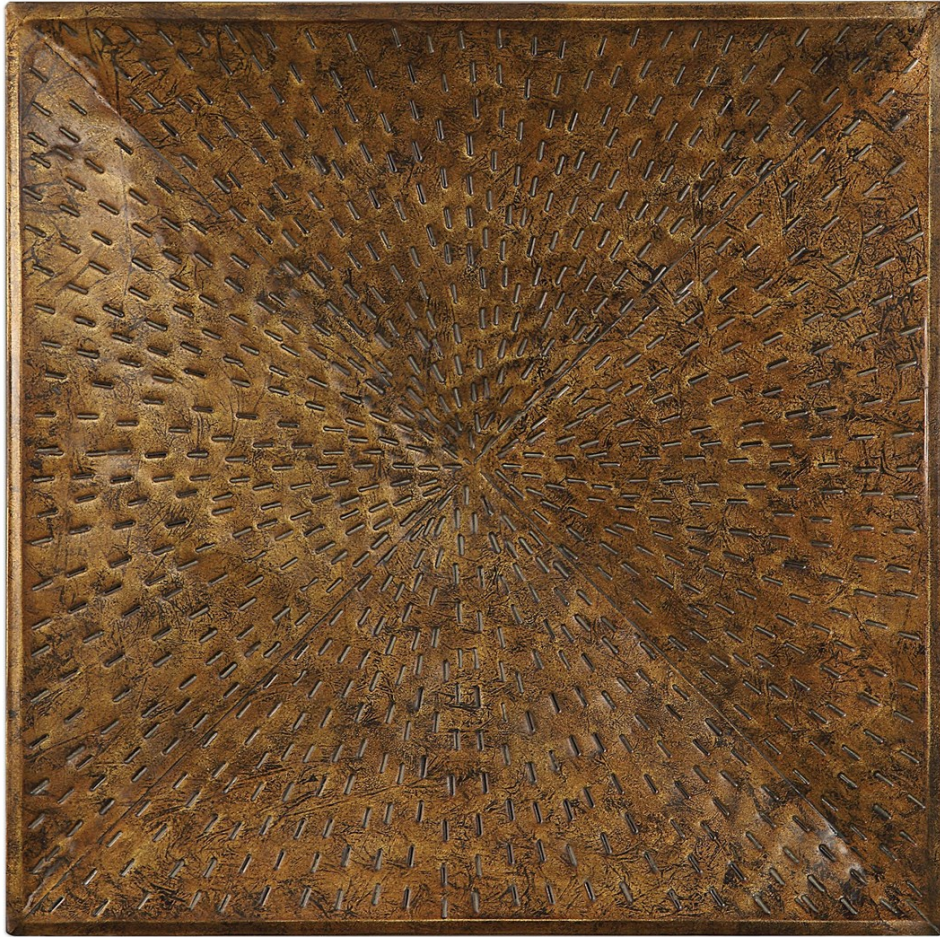

UTTERMOST

BLAISE METAL WALL DECOR

ITEM #04170

Beveled iron with pierced accents throughout, finished in a hand applied heavily antiqued bronze.

Designer:	0
Dimensions:	32 W X 32 H X 3 D (in)
Weight:	23
Ship Via:	Small Parcel
UPC Number:	792977041703