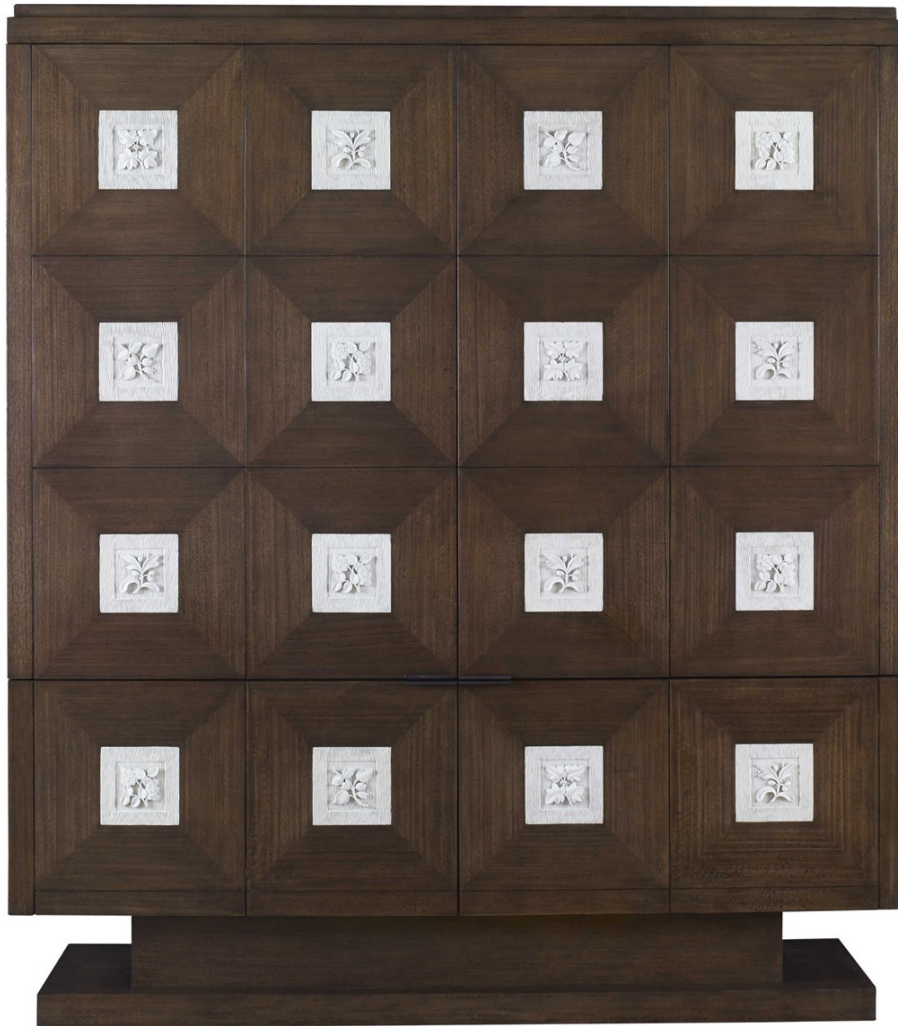

REVELATION

BOTANICAL CABINET, 2 CARTONS

ITEM #R25116

The stunningly beautiful Botanical Cabinet has bifold doors featuring delicately carved depictions of garden foliage and flowers framed in figured eucalyptus. Doors open and fold back flat against itself to reveal a roomy cabinet. It is large enough to hold up to a 72" flat screen television. The lower cabinet has two compartments with one adjustable shelf each. Both the interior and exterior are veneered in figured eucalyptus.

Designer:	0
Dimensions:	68 W X 78 H X 18 D (in)
Weight:	557
Ship Via:	Furniture Carrier
UPC Number:	792977929063
Assembly Instructions:	Click Here