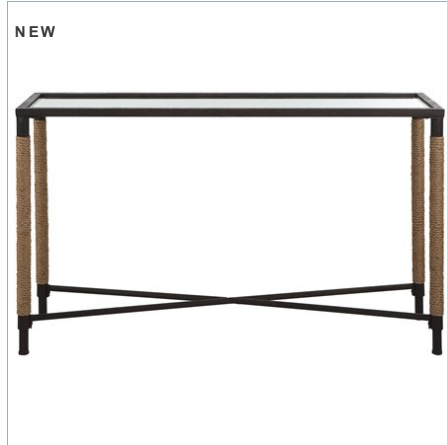

UTTERMOST

BRADDOCK BENCH

ITEM #23527

Rustic iron is accented by a cushioned top, a sturdy sailor-stripped cotton in crisp navy and cream.

Designer:	0
Dimensions:	48 W X 21 H X 16 D (in)
Weight:	33
Ship Via:	Motor Freight
UPC Number:	792977235270

24983 | 16 W X 22 H X 22 D (IN)

FIRTH SMALL BENCH, NAVY

23598 | 24 W X 21 H X 16 D (IN)

MELVILLE MIRROR

09769 | 28 W X 38 H X 2 D (IN)

MELVILLE ROUND MIRROR

09475 | 36 W X 36 H X 1 D (IN)

ANDREWS SMALL BENCH

23691 | 24 W X 21 H X 16 D (IN)

FIRTH COUNTER STOOL, NAVY

23710 | 19 W X 28 H X 19 D (IN)

FIRTH COUNTER STOOL, OATMEAL
23709 | 19 W X 28 H X 19 D (IN)

BRADDOCK COUNTER STOOL
23711 | 19 W X 28 H X 19 D (IN)

FIRTH BENCH, NAVY
23713 | 48 W X 21 H X 16 D (IN)

SOCIALITE SMALL BENCH
23732 | 24 W X 20 H X 17 D (IN)

BRADDOCK CONSOLE TABLE
22880 | 52 W X 32 H X 14 D (IN)