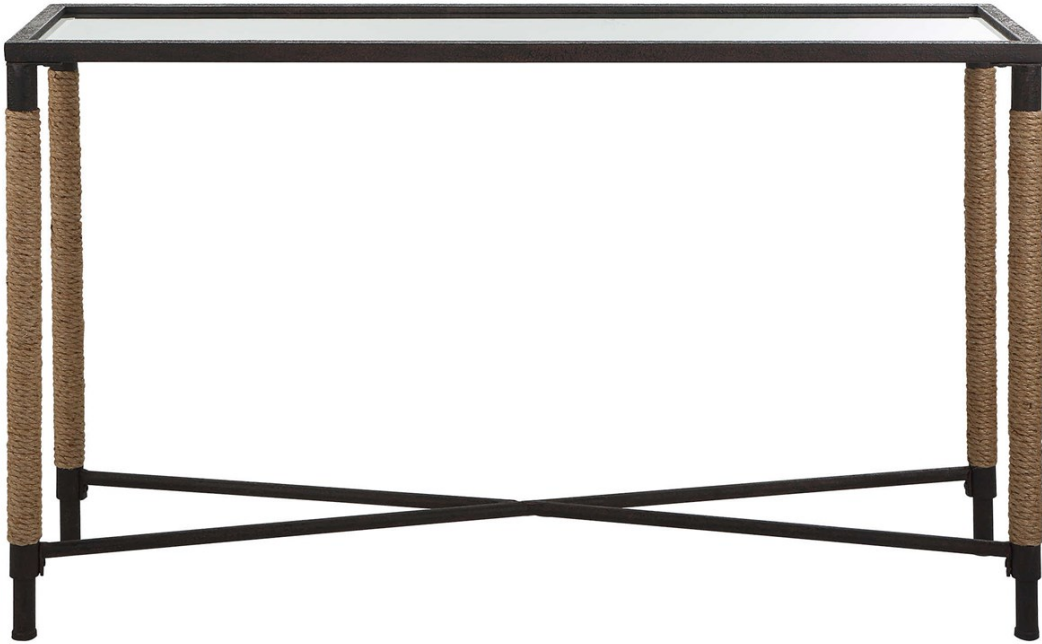

UTTERMOST

New

BRADDOCK CONSOLE TABLE

ITEM #22880

A nod to classic coastal style, this console table features a rustic iron frame wrapped in natural fiber rope accents topped with a beveled mirror.

Designer:	0
Dimensions:	52 W X 32 H X 14 D (in)
Weight:	42
Ship Via:	Small Parcel
UPC Number:	792977228807
Assembly Instructions:	Click Here