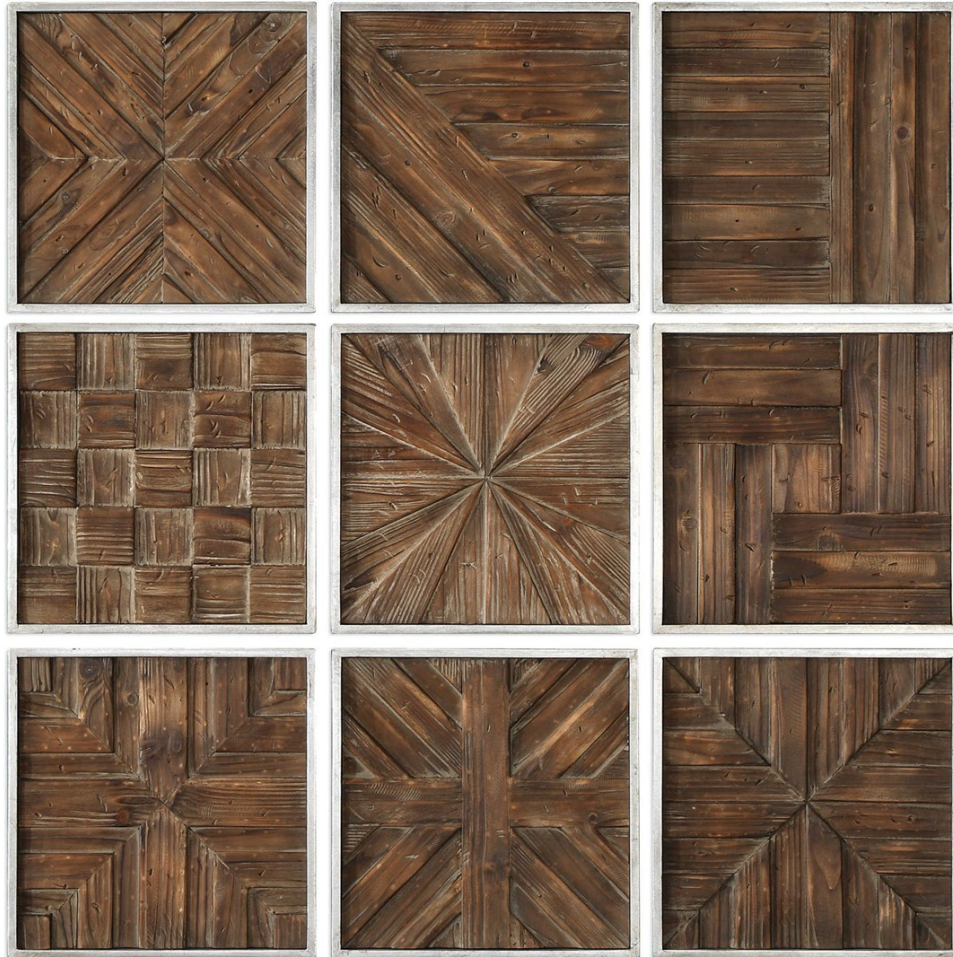

UTTERMOST

BRYNDLE SQUARES WOOD WALL DECOR, S/9

ITEM #04115

A collage of unique 3-dimensional pieced patterns of rustic distressed fir wood, framed in silver leaf.

Designer:	0
Dimensions:	13 W X 13 H X 1 D (in)
Weight:	32
Ship Via:	Small Parcel
UPC Number:	792977041154