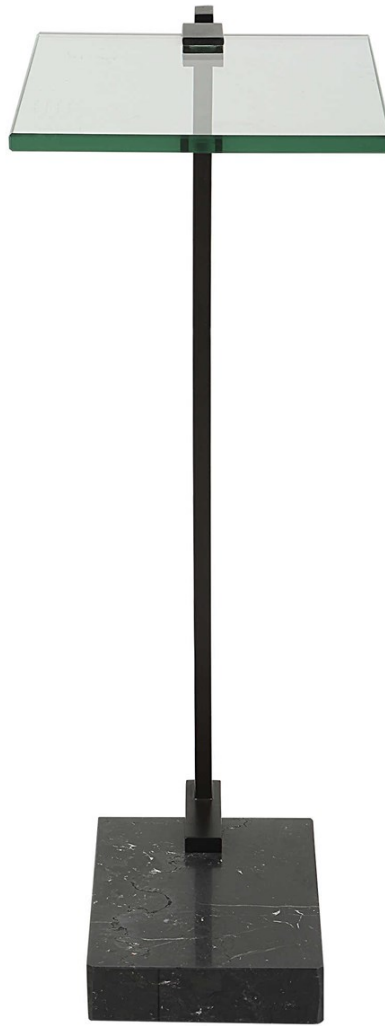

UTTERMOST

BUTLER ACCENT TABLE, BLACK

ITEM #25219

This perfect pull-up table pairs a classic design with modern finishes. The tempered glass top is supported by a satin black plated stainless steel base accented by a honed black marble foot with natural veining and character.

Designer:	0
Dimensions:	11 W X 24 H X 8 D (in)
Weight:	16
Ship Via:	Small Parcel
UPC Number:	792977252192

Complementary Items

BUTLER ACCENT TABLE, WHITE

25136 | 11 W X 24 H X 8 D (IN)