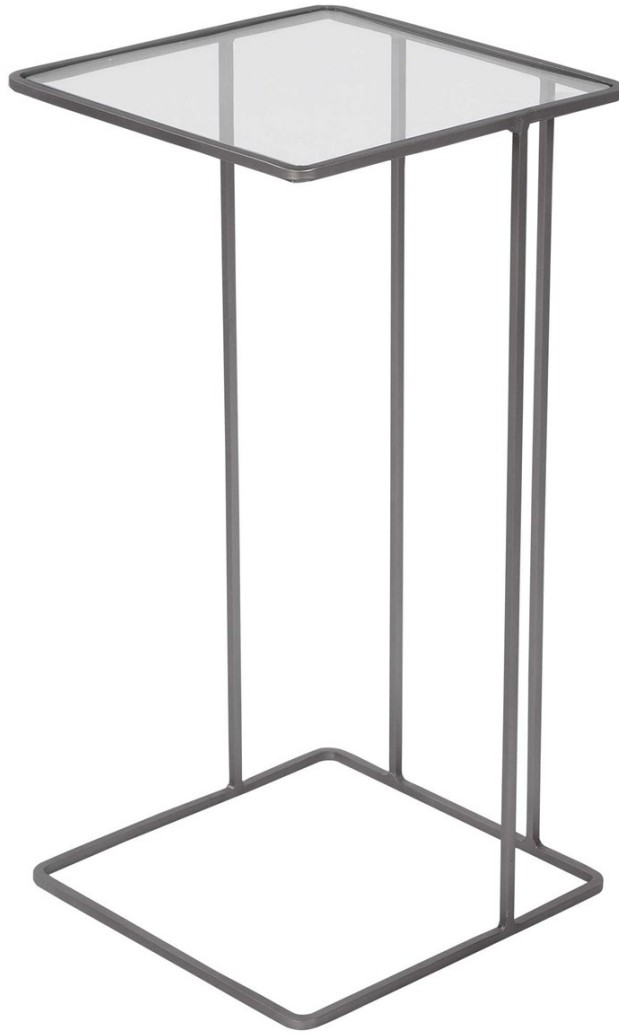

## CADMUS ACCENT TABLE, PEWTER

ITEM #25122

Minimally designed with versatility, this petite hand forged iron accent table is finished soft pewter with a clear tempered glass top.

<b>Designer:</b>	0
<b>Dimensions:</b>	12 W X 24 H X 12 D (in)
<b>Weight:</b>	11
<b>Ship Via:</b>	Small Parcel
<b>UPC Number:</b>	792977251225

## Complementary Items

**CADMUS ACCENT TABLE, GOLD**

25066 | 12 W X 24 H X 12 D (IN)