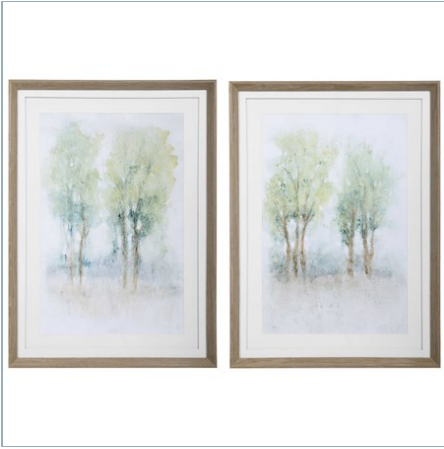

UTTERMOST

CALM FOREST HAND PAINTED CANVAS

ITEM #35371

Hand painted forest scene on canvas showcases a watercolor style with soft sage green, yellow and gray tones and a silver gallery frame. Due to the handcrafted nature of this artwork, each piece may have subtle differences.

Designer:	0
Dimensions:	51 W X 51 H X 2 D (in)
Weight:	24
Ship Via:	Motor Freight
UPC Number:	792977353714

Complementary Items

MEADOW VIEW FRAMED PRINTS, S/2

41615 | 28 W X 38 H X 2 D (IN)