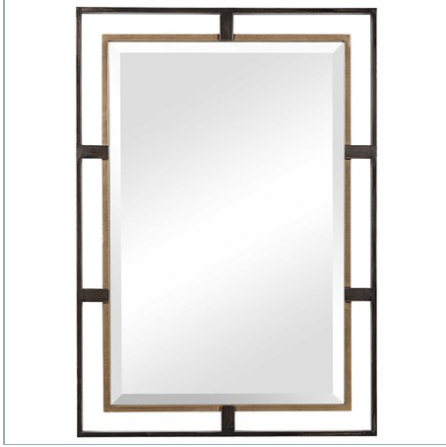

Complementary Items

CARRIZO RECTANGLE MIRROR

09711 | 22 W X 32 H X 1 D (IN)