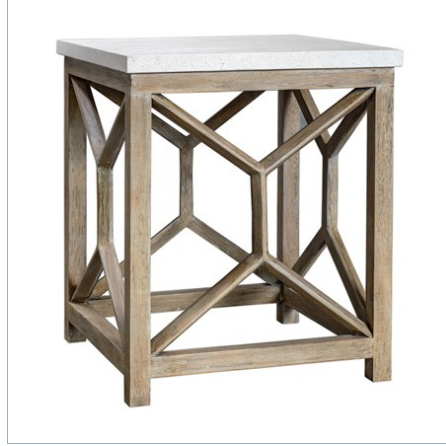

UTTERMOST

CATALI CONSOLE TABLE

ITEM #25811

Handcrafted from solid mixed woods with an natural ivory limestone top, on a geometric base finished in a warm oatmeal wash. True to the characteristics of natural stone, each piece will have unique coloration and veining. Solid wood will continue to move with temperature and humidity changes, which can result in cracks and uneven surfaces, adding to its authenticity and character.

Designer:	0
Dimensions:	41 W X 30 H X 14 D (in)
Weight:	105
Ship Via:	Motor Freight
UPC Number:	792977258118

Complementary Items

CATALI COFFEE TABLE

25885 | 40 W X 18 H X 40 D (IN)

CATALI END TABLE

25886 | 22 W X 26 H X 22 D (IN)

ENCORE ARMCHAIR, NATURAL

23461 | 29 W X 33 H X 31 D (IN)

MARNIE SIDE TABLE

25437 | 22 W X 25 H X 22 D (IN)