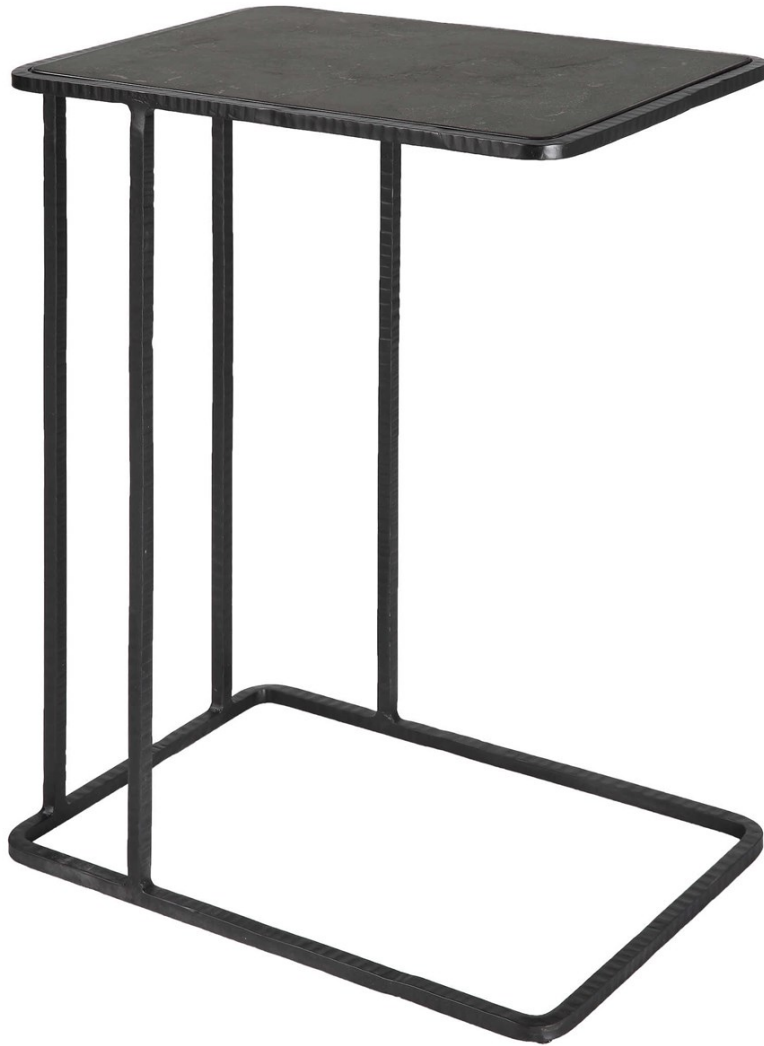

UTTERMOST

New

CAVERN ACCENT TABLE

ITEM #22905

The perfect accent to your favorite seat, this pull up style table showcases a petite iron frame with organic carved details paired with a polished bluestone top, complete with natural characteristics of white marbling and veining throughout.

Designer:	0
Dimensions:	18 W X 24 H X 12 D (in)
Weight:	23
Ship Via:	Small Parcel
UPC Number:	792977229057