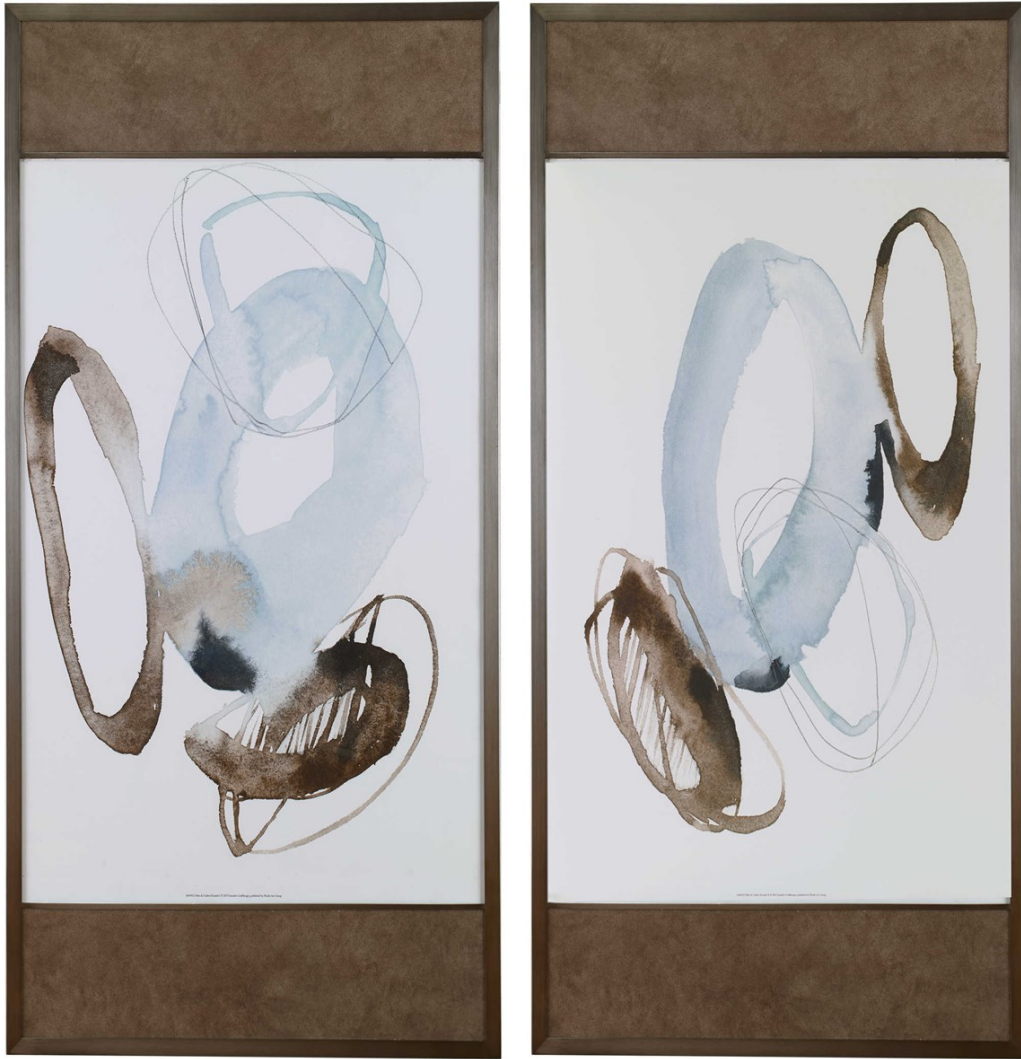

## CELESTIAL FRAMED PRINTS, S/2

ITEM #33715

Based on curated paintings found in art galleries, this framed artwork is the epitome of modern sophistication. The chocolate brown and light blue watercolor style prints are accented by dark, aged gunmetal frames with warm gray-brown panels and are placed under glass. Each piece may be hung horizontal or vertical. Artwork by Jennifer Goldberger.

<b>Designer:</b>	0
<b>Dimensions:</b>	24 W X 43 H X 2 D (in)
<b>Weight:</b>	49
<b>Ship Via:</b>	Small Parcel
<b>UPC Number:</b>	792977337158