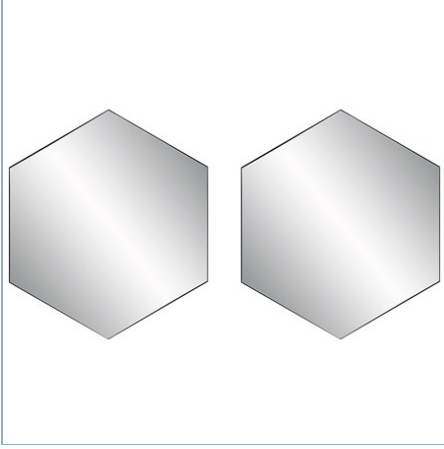

UTTERMOST

CERELIA ROUND MIRROR, BLACK

ITEM #09763

Showcasing a clean modern look, this round mirror features a thick iron band frame finished in a soft matte black, surrounding a 1" bevel mirror.

Designer:	0
Dimensions:	34 W X 34 H X 3 D (in)
Weight:	31
Ship Via:	Small Parcel
UPC Number:	792977097632

Complementary Items

AMAYA HEXAGON, S12

09762 | 23 W X 20 H X 2 D (IN)