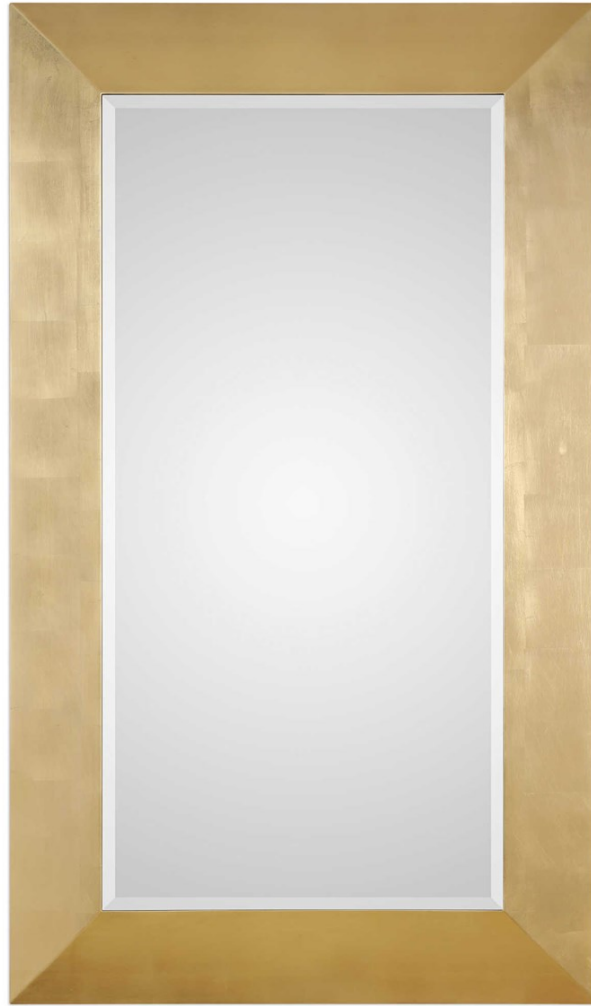

## CHANEY MIRROR

ITEM #09324

This solid pine frame features a sleek design finished in a hand applied gold leaf. Mirror features a generous 1 1/4" bevel and may be hung horizontal or vertical.

<b>Designer:</b>	0
<b>Dimensions:</b>	44 W X 74 H X 3 D (in)
<b>Weight:</b>	80
<b>Ship Via:</b>	Motor Freight
<b>UPC Number:</b>	792977093245