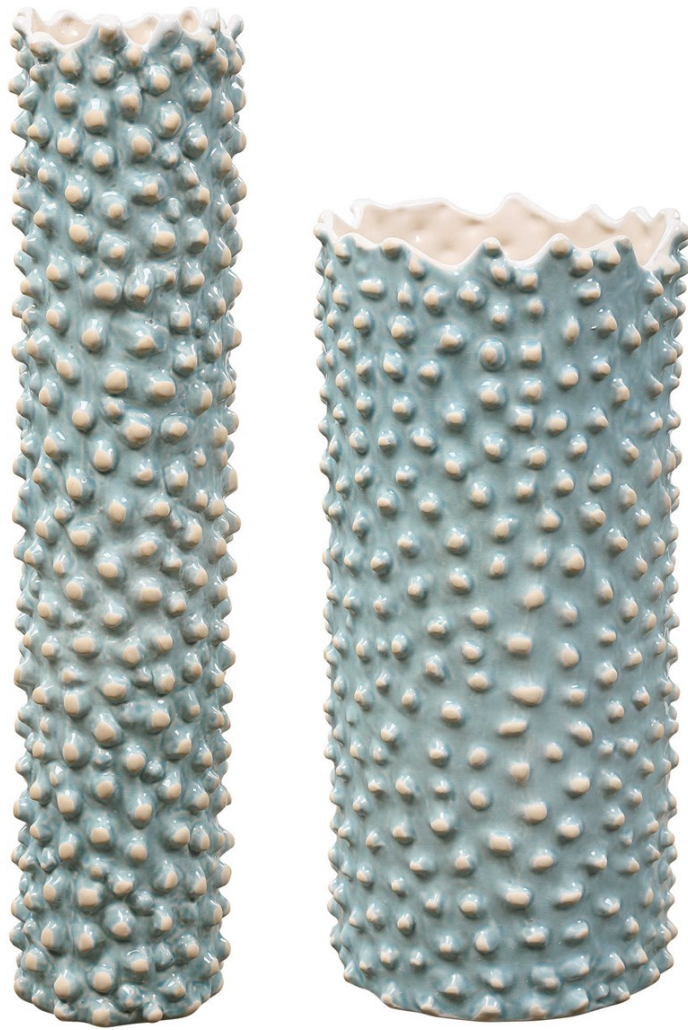

UTTERMOST

CIJI VASES, AQUA, S/2

ITEM #17876

Set of two, aqua ceramic vases with heavy exterior texture and an ivory interior glaze. Sizes: S-6x14x6, L-4x18x4

Designer:	0
Dimensions:	4 W X 18 H X 4 D (in)
Weight:	9
Ship Via:	Small Parcel
UPC Number:	792977178768

Complementary Items

CIJI VASES, WHITE, S12

17578 | 4 W X 18 H X 4 D (IN)

CIJI BOWL, WHITE

17579 | 14 W X 3 H X 14 D (IN)