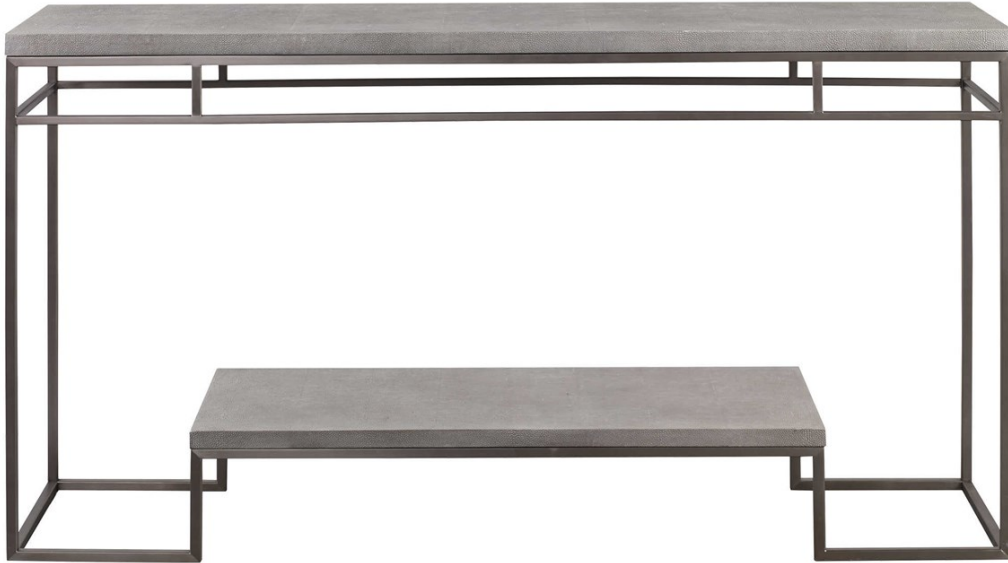

UTTERMOST

CLEA CONSOLE TABLE

ITEM #25399

Known for its popularity during the art deco period, shagreen has made its resurgence as a modern home decor staple. This console features faux shagreen embossed surfaces in a natural light gray wash, paired with a modern, stainless steel frame finished in brushed nickel.

Designer:	0
Dimensions:	54 W X 30 H X 14 D (in)
Weight:	60
Ship Via:	Motor Freight
UPC Number:	792977253991
Assembly Instructions:	Click Here