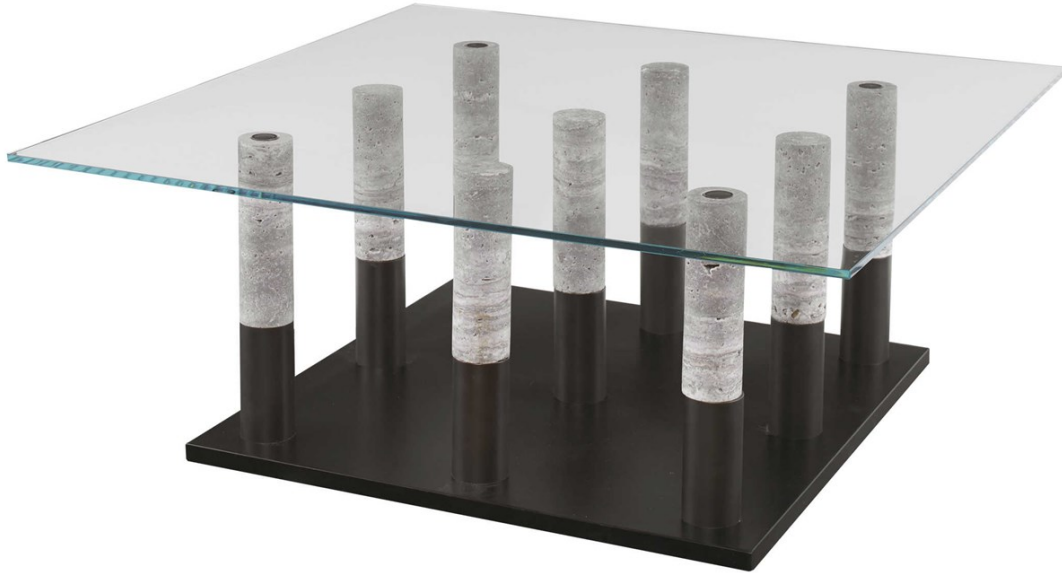

REVELATION

COLONNADE COFFEE TABLE

ITEM #R25124

The modern and architectural Colonnade Coffee Table features a regiment of nine unfilled stone pillars supporting an impressive half inch thick polished clear glass top. The blackened steel base finish is a dramatic backdrop for the gray and beige stone. Glass top is held in place with pucks recessed in the stone so stability is ensured.

Designer:	0
Dimensions:	42 W X 16 H X 42 D (in)
Weight:	173
Ship Via:	Motor Freight
UPC Number:	792977871973
Assembly Instructions:	Click Here

Complementary Items

SUSPENDED SIDE TABLE

R24999 | 22 W X 22 H X 22 D (IN)

COLISEUM CONSOLE TABLE

R25117 | 84 W X 34 H X 16 D (IN)

CLOVER SIDE TABLE

R25125 | 18 W X 22 H X 18 D (IN)

HEX DINING TABLE, 2 CARTONS

R25139 | 60 W X 30 H X 60 D (IN)