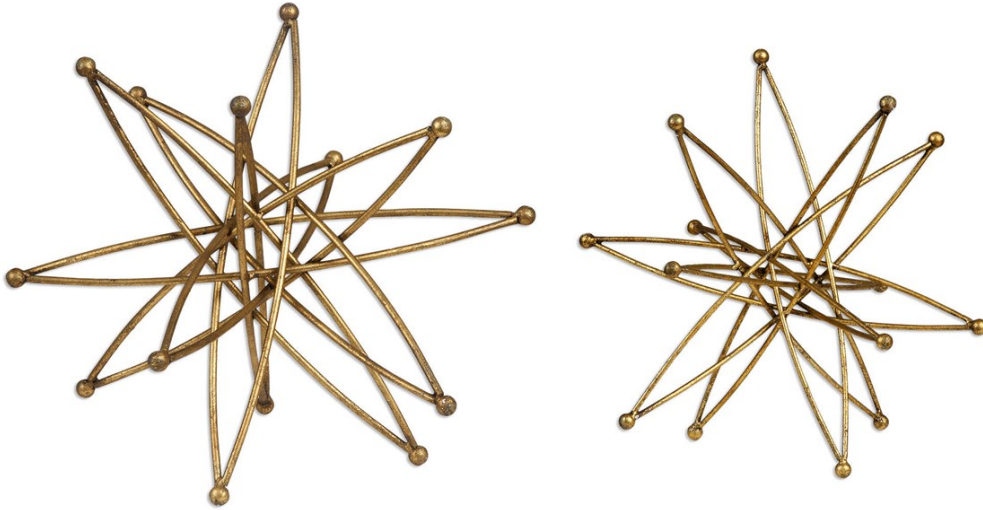

UTTERMOST

Retiring Soon

CONSTANZA, S/2

ITEM #20061

Metallic gold leaf finish. Sizes: S-10x10x9, L-12x11x10

Designer:	0
Dimensions:	12 W X 11 H X 10 D (in)
Weight:	8
Ship Via:	Small Parcel
UPC Number:	792977200612