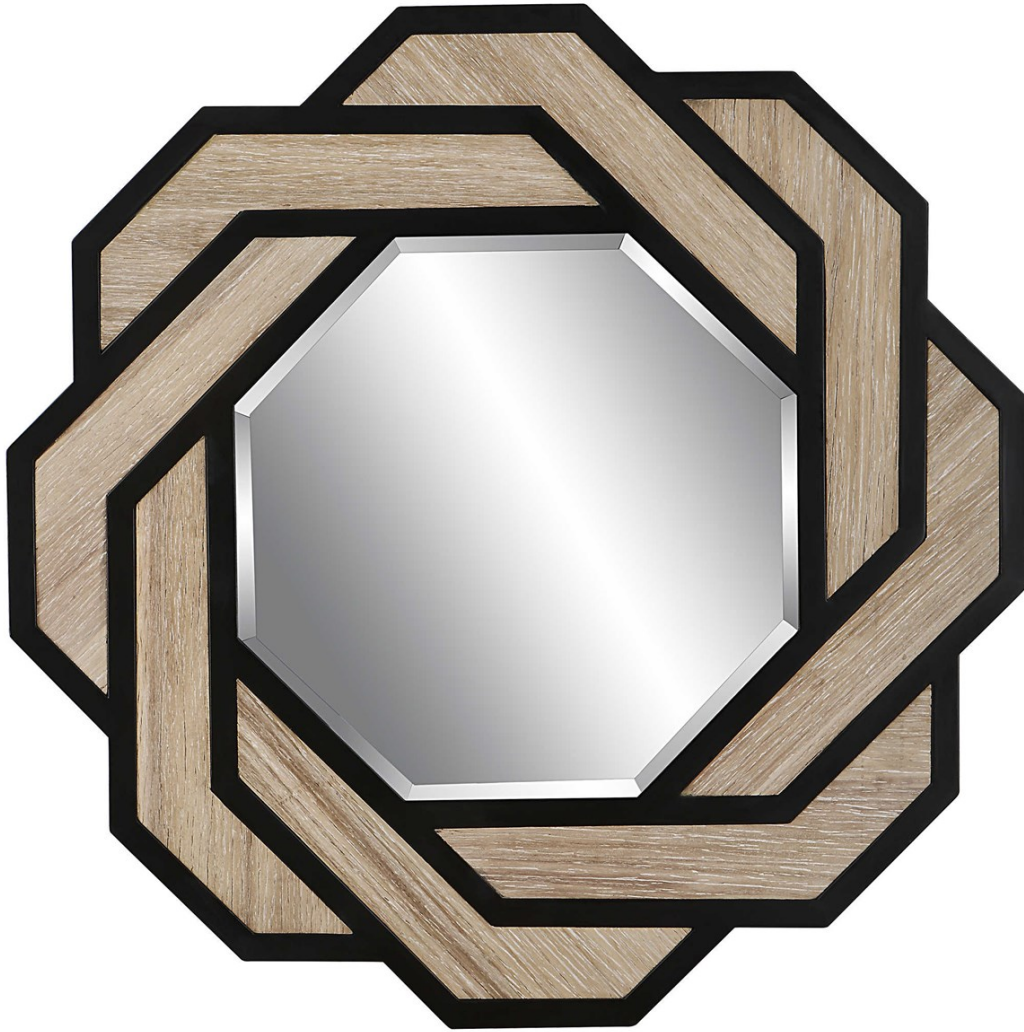

UTTERMOST

CONTINUITY MIRROR

ITEM #09802

The Continuity Mirror showcases an eye-catching modern design that resembles continuous movement. The frame is crafted from a mixture of satin black iron and solid wood in a naturally distressed finish with noticeable wood grain texture. The mirror has a 1 1/4" bevel.

Designer:	0
Dimensions:	36 W X 36 H X 1 D (in)
Weight:	35
Ship Via:	Oversize
UPC Number:	792977098028