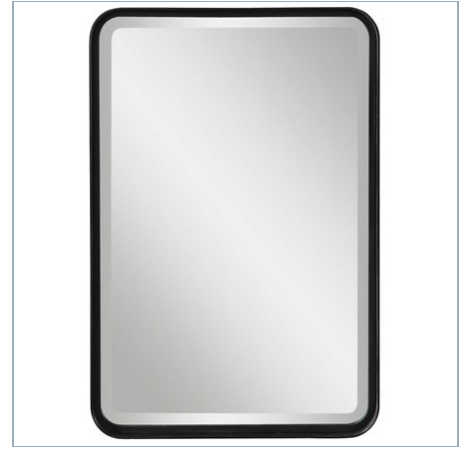

UTTERMOST

CROFTON LARGE MIRROR, BLACK

ITEM #09738

This mirror features a deep metal band surrounding an offset inner ledge finished in a sleek satin black. Mirror has a generous 1 1/4" bevel and may be hung horizontal or vertical.

Designer:	0
Dimensions:	30 W X 40 H X 3 D (in)
Weight:	50
Ship Via:	Small Parcel
UPC Number:	792977097380

Complementary Items

CROFTON LARGE MIRROR, GOLD

09739 | 30 W X 40 H X 3 D (IN)

CROFTON VANITY MIRROR, GOLD

13936 | 20 W X 30 H X 3 D (IN)

CROFTON VANITY MIRROR, BLACK

09573 | 20 W X 30 H X 2 D (IN)

CROFTON DIAMOND MIRROR

09600 | 24 W X 42 H X 2 D (IN)

CROFTON LIGHTED VANITY MIRROR, BLACK

09861 | 22 W X 32 H X 2 D (IN)