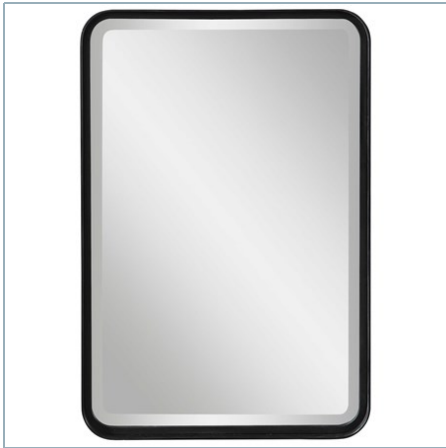

UTTERMOST

CROFTON LARGE MIRROR, GOLD

ITEM #09739

This mirror features a deep metal band surrounding an offset inner ledge finished in a lightly antiqued gold leaf. Mirror has a generous 1 1/4" bevel and may be hung horizontal or vertical.

Designer:	0
Dimensions:	30 W X 40 H X 3 D (in)
Weight:	51
Ship Via:	Small Parcel
UPC Number:	792977097397

Complementary Items

CROFTON LARGE MIRROR, BLACK

09738 | 30 W X 40 H X 3 D (IN)

CROFTON VANITY MIRROR, GOLD

13936 | 20 W X 30 H X 3 D (IN)

CROFTON DIAMOND MIRROR

09600 | 24 W X 42 H X 2 D (IN)

CROFTON VANITY MIRROR, BLACK

09573 | 20 W X 30 H X 2 D (IN)

CROFTON LIGHTED VANITY MIRROR, BLACK

09861 | 22 W X 32 H X 2 D (IN)