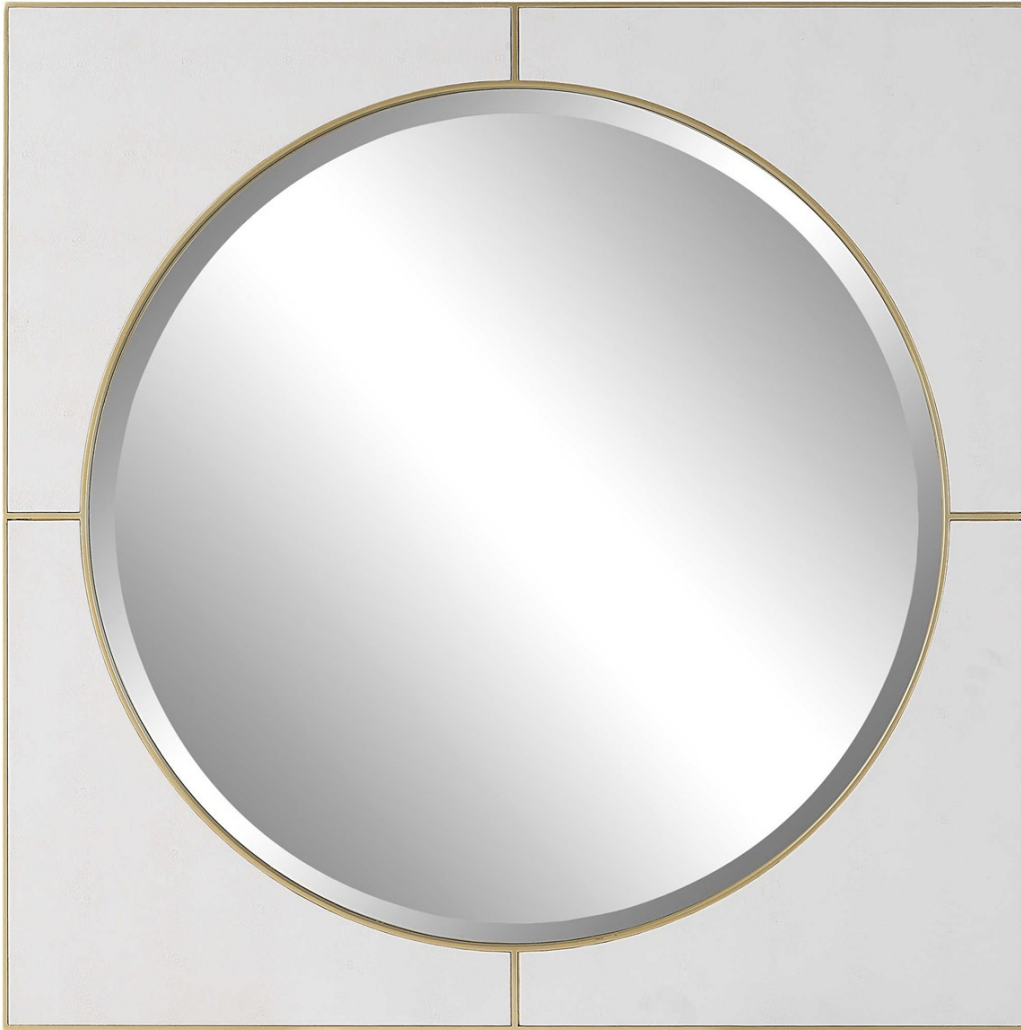

## CYPRUS SQUARE MIRROR, WHITE

ITEM #09817

Classic and sophisticated, this mirror features a white faux shagreen leather surrounded by delicate soft gold detailing. The piece features a 1" bevel.

<b>Designer:</b>	0
<b>Dimensions:</b>	40 W X 40 H X 1 D (in)
<b>Weight:</b>	50
<b>Ship Via:</b>	Oversize
<b>UPC Number:</b>	792977098172

## Complementary Items

**CYPRUS MIRROR, GRAY**

09679 | 28 W X 43 H X 1 D (IN)