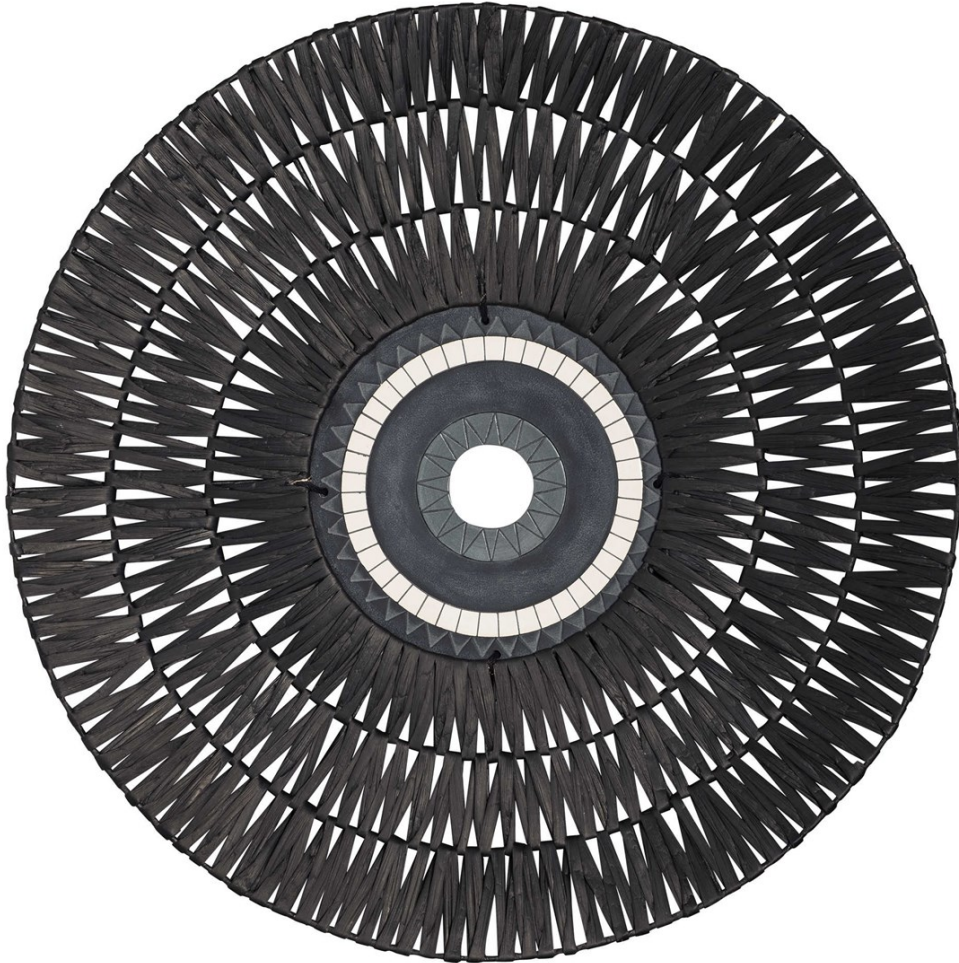

UTTERMOST

Retiring Soon

DAMINA WALL DECOR

ITEM #04232

This tribal inspired wall decor features a geometric hand painted ceramic center, surrounded by a natural water hyacinth rattan wrap in soft black.

Designer:	0
Dimensions:	38 W X 38 H X 2 D (in)
Weight:	18
Ship Via:	Motor Freight
UPC Number:	792977769065