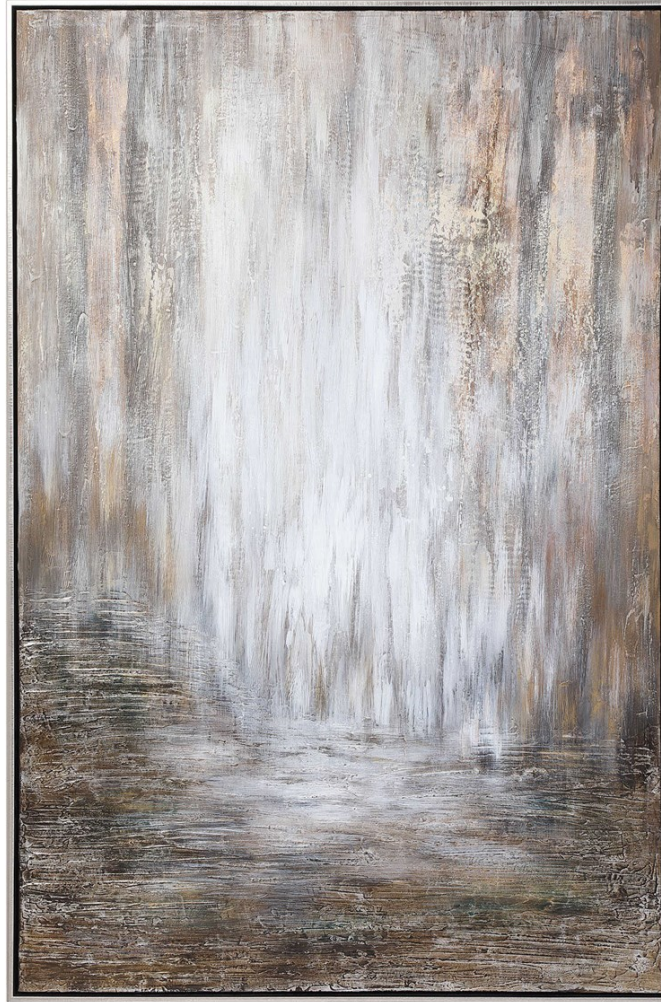

## DESERT RAIN HAND PAINTED CANVAS

ITEM #31331

Bronze, gold, silver and gray tones make this versatile artwork a cinch to place. The array of neutrals present in this hand painted piece are accented by noticeable texture and an antique silver gallery frame. Due to the handcrafted nature of this artwork, each piece may have subtle differences.