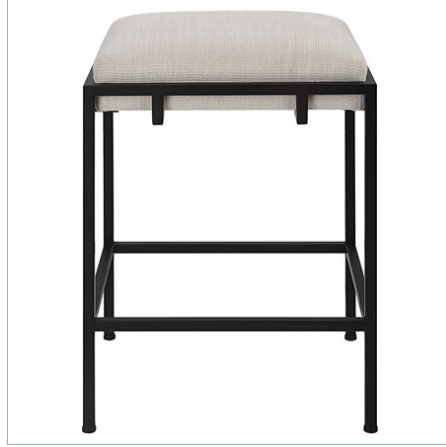

## EDIE SMALL BENCH

ITEM #23471

Welded iron frame finished in a lightly antiqued metallic silver leaf, cradling a hand upholstered plush seat in a woven ash gray polyester.

<b>Designer:</b>	0
<b>Dimensions:</b>	24 W X 21 H X 16 D (in)
<b>Weight:</b>	17
<b>Ship Via:</b>	Small Parcel
<b>UPC Number:</b>	792977234716

## Complementary Items

**PARADOX SMALL BENCH, BLACK**

23580 | 24 W X 21 H X 16 D (IN)

**PARADOX COUNTER STOOL**

23695 | 18 W X 27 H X 14 D (IN)