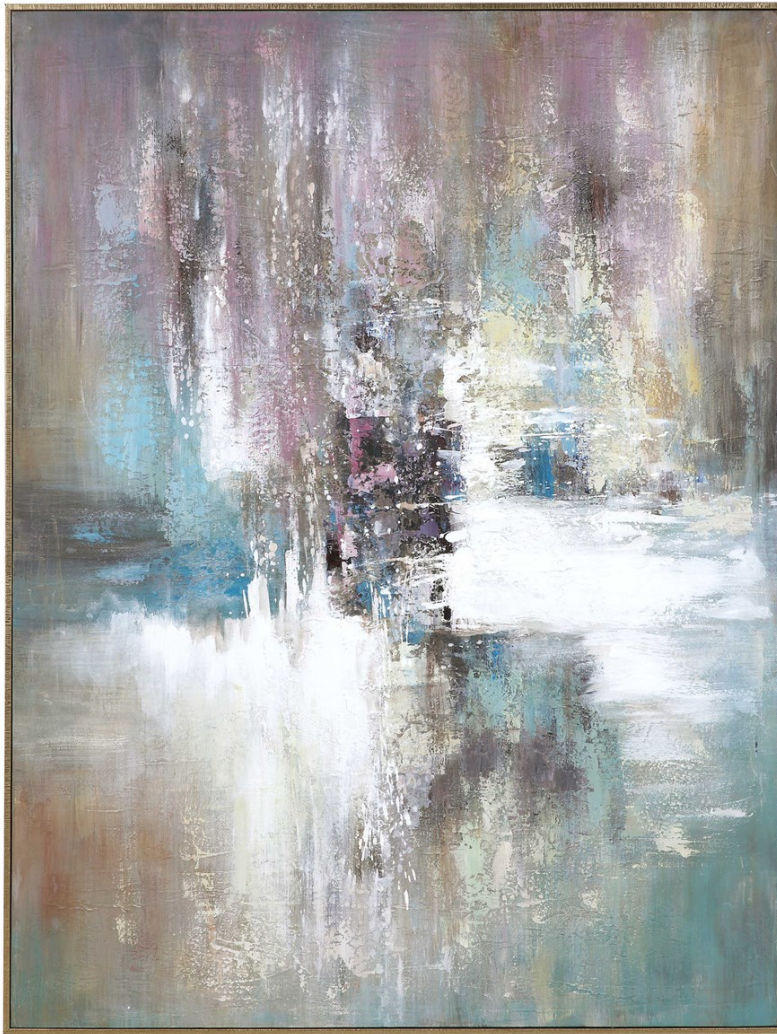

## ELEVATION HAND PAINTED CANVAS

ITEM #32248

Hand painted artwork on canvas exhibits an array of color including lavender, aqua, white, and tan. A gold leaf gallery frame completes the abstract piece, which may be hung horizontal or vertical.