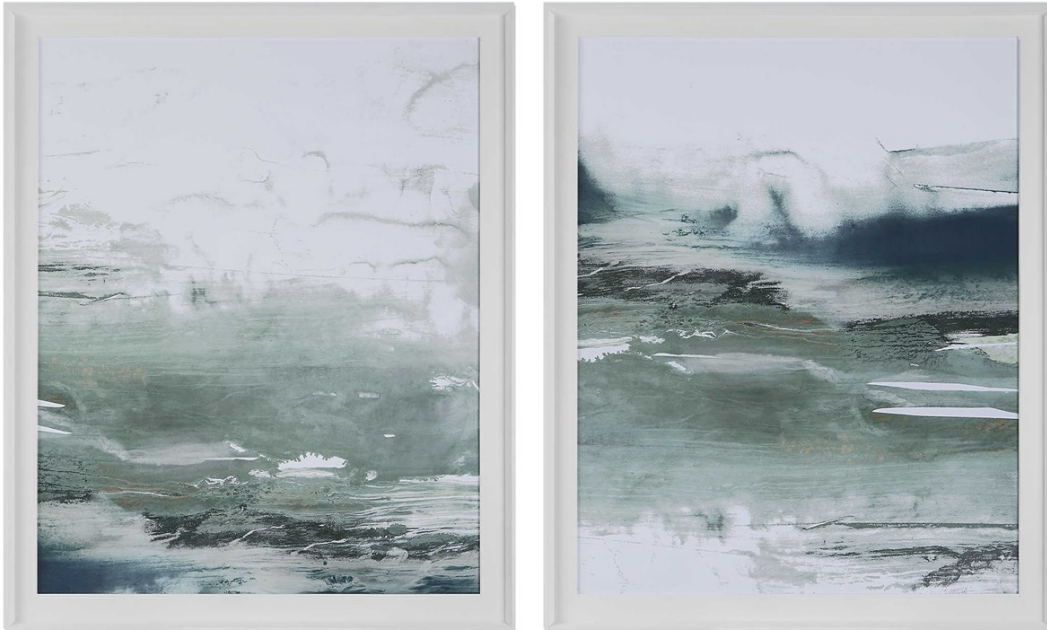

UTTERMOST

New

EMERALD DAZE FRAMED PRINTS, S/2

ITEM #32249

The Emerald Daze artwork showcases a beautiful blend of jewel tones accented by tray style solid pine wood frames in a white satin stain. Printed on paper with special matte finish.

| | |
|--------------------|------------------------|
| Designer: | 0 |
| Dimensions: | 44 W X 54 H X 2 D (in) |
| Weight: | 58 |
| Ship Via: | Motor Freight |
| UPC Number: | 792977322499 |