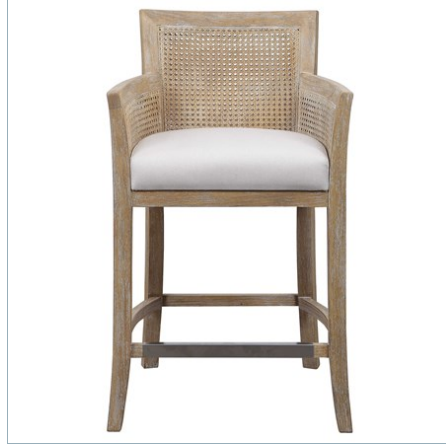

UTTERMOST

ENCORE ARMLESS CHAIR

ITEM #23440

Make a dramatic style statement with this supportive high back chair, featuring a cane accented top in a hand rubbed sandstone exposed hardwood finish, tailored in a durable yet lush dark gray fabric. Seat height is 19".

Designer:	0
Dimensions:	20 W X 41 H X 27 D (in)
Weight:	25
Ship Via:	Small Parcel
UPC Number:	792977234402
Assembly Instructions:	Click Here

Complementary Items

ENCORE ARMCHAIR, GRAY

23366 | 29 W X 33 H X 31 D (IN)

ENCORE COUNTER STOOL, NATURAL

23522 | 23 W X 38 H X 23 D (IN)